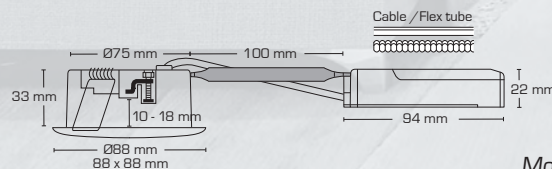

Luna LP

Ra95 **IP44** **Change LED able** **5 Year warranty**

- Luna is an innovative, flicker free LED downlight, approved for installation directly in insulation and flammable material.
- Due to mounting with the help of screws and/or springs, a perfect result is guaranteed – every time!
- Suitable for acoustic ceiling.
- The installation height of only 33 mm makes it possible to mount Luna in most places.
- The replaceable LED light source makes the installation flexible and future-proof – for example, if you want a different color temperature.
- It is possible to mount with cable or 16 mm flexible tube.

Elegant!
- Also when tilted

The trimmed edge on the driver makes the installation easier

Flicker free!

SDCM <2

50.000h
L90 B10

H 33 mm

Springs or screw mounting

Possible to change light source and front

Cable or flex tube

Matt white round	2700K/350 lm	Item no.: 10101
Brushed alu round	2700K/350 lm	Item no.: 10102
Matt white round	3000K/370 lm	Item no.: 10111
Brushed alu round	3000K/370 lm	Item no.: 10112
Matt white round	4000K/390 lm	Item no.: 10121
Brushed alu round	4000K/390 lm	Item no.: 10122

220-240 VAC IP44 Indoor 0.1m Ø75 H 33 mm 62W Ra 95 42° 36° Dimmable 50.000h L90 B10