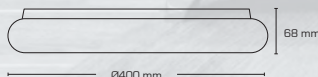

# Mirella

- Mirella is a product family of LED luminaires, which has a simple and stylish expression.
- Mirella can be used for example in lounge areas, at schools, hotels, restaurants, in homes etc.