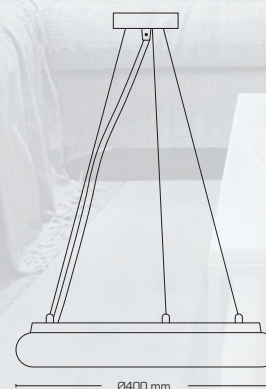

# Mirella

- Mirella is a product family of LED luminaires, which has a simple and stylish expression.
- Mirella can be used for example in lounge areas, at schools, hotels, restaurants, in homes etc.