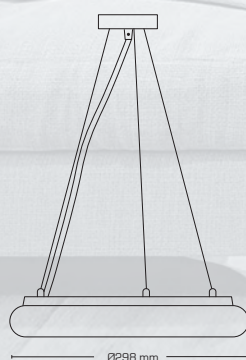

# Mirella

- Mirella is a product family of LED luminaires, which has a simple and stylish expression.
- Mirella can be used for example in lounge areas, at schools, hotels, restaurants, in homes etc.