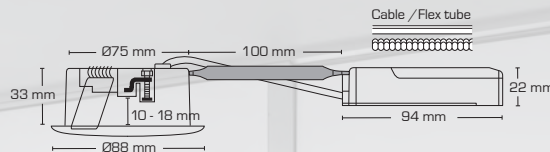

Luna LP outdoor

Ra95 **IP65** **Change LED able** **5 Year warranty**

- Luna is an innovative LED downlight, approved for installation directly in insulation and flammable material.
- The front is made of stainless steel AISI 316.
- Due to mounting with the help of screws and/or springs, a perfect result is guaranteed – every time!
- The installation height of only 33 mm makes it possible to mount Luna in most places.
- The replaceable LED light source makes the installation flexible and future-proof – for example, if you want a different color temperature.
- It is possible to mount with cable or 16 mm flexible tube.

Flicker free!

*Elegant!
- Also when tilted*

The trimmed edge on the driver makes the installation easier

SDCM <2

**Stainless steel
AISI 316**

50.000h L90 B10 **Ø75** **H 33 mm**

Springs or screw mounting

Possible to change light source and front

Cable or flex tube

Color	2700K - 350 lumen	3000K - 370 lumen	4000K - 390 lumen
White	Item no.: 10171	Item no.: 10181	Item no.: 10197
Brushed steel	Item no.: 10172	Item no.: 10182	Item no.: 10198
Black	Item no.: 10173	Item no.: 10183	Item no.: 10199

Variants

220-240 VAC **IP65** Outdoor **0.1m** **Ø75** **H 33 mm** **6,2W** **Ra 95** **42°** **36°** **Dimmable** **50,000h L90 B10**     