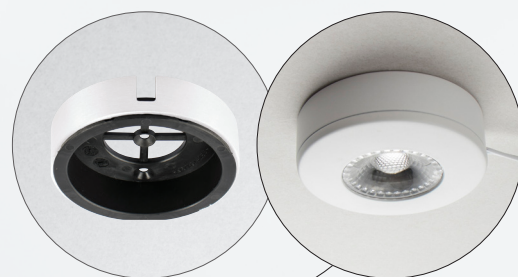

Sofia

- Sofia is a LED minidownlight, approved for direct installation in insulation and flammable material.
- Easy mounting with existing installation by means of push-in connector (max. 2x0,75 mm²).
- Ideal for mounting under a cabinet in existing cutouts or using a mounting ring (accessory).
- The mounting height of only 12 mm makes it possible to mount Sofia minidownlight in most places.
- Delivered with 3 meter wire.

Accessories: Mounting ring

SDCM <2

50.000h
L90 B10

Incl. 3 meter wire

White	2700K/250 lm	Item no.: 12001
Brushed aluminum	2700K/250 lm	Item no.: 12002
White	3000K/270 lm	Item no.: 12003
Brushed aluminum	3000K/270 lm	Item no.: 12004
White mounting ring		Item no.: 12005
Brushed aluminum mounting ring		Item no.: 12006
Wire, 3 meter		Item no.: 12430
Driver 2-4W	40 x 31 x 19 mm	Item no.: 12401
Driver 5-9W	111 x 41 x 22 mm	Item no.: 12401
Driver 9-18W	121 x 46 x 28 mm	Item no.: 12402
Driver 12-25W	121 x 46 x 28 mm	Item no.: 12403

Incl. distributor box

Mounting directly in insulation and flammable material

Variants

White

Brushed aluminum