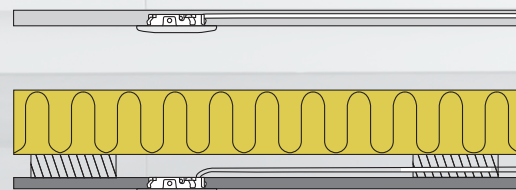

Sofia

- Sofia is a LED minidownlight, approved for direct installation in insulation and flammable material.
- Easy mounting with existing installation by means of push-in connector (max. 2x0,75 mm²).
- Ideal for mounting under a cabinet in existing cutouts or using a mounting ring (accessory).
- The mounting height of only 12 mm makes it possible to mount Sofia minidownlight in most places.
- Delivered with 3 meter wire.

Accessories: Mounting ring

SDCM <2

50.000h
L90 B10

Incl. 3 meter wire

White	2700K/250 lm	Item no.: 12001
Brushed aluminum	2700K/250 lm	Item no.: 12002
White	3000K/270 lm	Item no.: 12003
Brushed aluminum	3000K/270 lm	Item no.: 12004
White mounting ring		Item no.: 12005
Brushed aluminum mounting ring		Item no.: 12006
Wire, 3 meter		Item no.: 12430
Driver 2-4W	40 x 31 x 19 mm	Item no.: 12401
Driver 5-9W	111 x 41 x 22 mm	Item no.: 12401
Driver 9-18W	121 x 46 x 28 mm	Item no.: 12402
Driver 12-25W	121 x 46 x 28 mm	Item no.: 12403

Incl. distributor box

Mounting directly in insulation and flammable material

Variants

White

Brushed aluminum