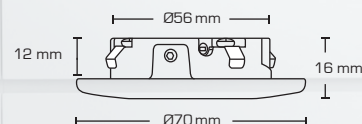

Sofia

- Sofia is a LED minidownlight, approved for direct installation in insulation and flammable material.
- Easy mounting with existing installation by means of push-in connector (max. 2x0,75 mm²).
- Ideal for mounting under a cabinet in existing cutouts or using a mounting ring (accessory).
- The mounting height of only 12 mm makes it possible to mount Sofia minidownlight in most places.
- Delivered with 3 meter wire.

Accessories: Mounting ring

SDCM <2

50.000h
L90 B10

Incl. 3 meter wire

White	2700K/250 lm	Item no.: 12001
Brushed aluminum	2700K/250 lm	Item no.: 12002
White	3000K/270 lm	Item no.: 12003
Brushed aluminum	3000K/270 lm	Item no.: 12004
White mounting ring		Item no.: 12005
Brushed aluminum mounting ring		Item no.: 12006
Wire, 3 meter		Item no.: 12430
Driver 2-4W	40 x 31 x 19 mm	Item no.: 12401
Driver 5-9W	111 x 41 x 22 mm	Item no.: 12401
Driver 9-18W	121 x 46 x 28 mm	Item no.: 12402
Driver 12-25W	121 x 46 x 28 mm	Item no.: 12403

Incl. distributor box

Mounting directly in insulation and flammable material

Variants

White

Brushed aluminum