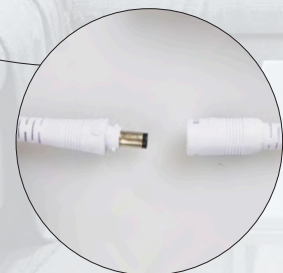

# Alisia

Also in a  
dimmable version!

3000K

4000K

IP44

- Alisia LED downlight is approved for direct installation in flammable material.
- Screwless cable relief and wire mount in terminal box, ensures a quick and easy assembly with minimal use of tools.
- The terminal box / driver can easily be separated from the luminaire, which can be an advantage when painting.
- Alisia comes also in a dimmable version.

Height  
24 mm