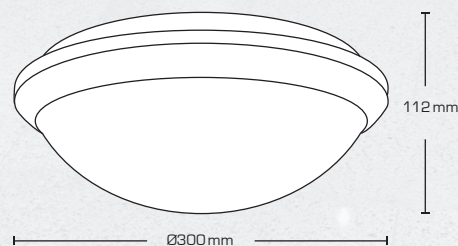

Clara

- Clara is a LED luminaire with and without HF sensor, for ceiling and wall mounting.
- Clara has an IK class of 10 and is an ideal luminaire for mounting in storage rooms, utility rooms, workshops, etc.
- Clara 11301 and 11303 has a hidden HF sensor and can be adjusted with lux, distance and time delay.
- It is possible to connect several Clara luminaires with/without HF sensor, which turns on when the HF sensor is activated in a "master" luminaire.
- Spacers can be purchased for visible cable installation.

Clara with HF sensor

Possible option for HF sensor with slave function!

Good light distribution

Clara HF sensor	3000K/1200 lm	Item no.: 11301
Clara	3000K/1200 lm	Item no.: 11302
Clara HF sensor	4000K/1350 lm	Item no.: 11303
Clara	4000K/1350 lm	Item no.: 11304
Spacers	15 pcs. in a bag	Item no.: 12419
Cover		Item no.: 12418