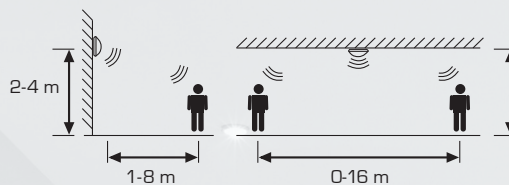

Clara

- Clara is a LED luminaire with and without HF sensor, for ceiling and wall mounting.
- Clara has an IK class of 10 and is an ideal luminaire for mounting in storage rooms, utility rooms, workshops, etc.
- Clara 11301 and 11303 has a hidden HF sensor and can be adjusted with lux, distance and time delay.
- It is possible to connect several Clara luminaires with/without HF sensor, which turns on when the HF sensor is activated in a "master" luminaire.
- Spacers can be purchased for visible cable installation.

Clara with HF sensor