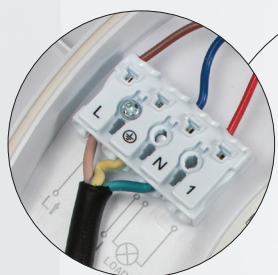

Clara

- Clara is a LED luminaire with and without HF sensor, for ceiling and wall mounting.
- Clara has an IK class of 10 and is an ideal luminaire for mounting in storage rooms, utility rooms, workshops, etc.
- Clara 11301 and 11303 has a hidden HF sensor and can be adjusted with lux, distance and time delay.
- It is possible to connect several Clara luminaires with/without HF sensor, which turns on when the HF sensor is activated in a "master" luminaire.
- Spacers can be purchased for visible cable installation.

Clara with HF sensor

Possible option for HF sensor with slave function!

Good light distribution

Clara HF sensor	3000K/1200 lm	Item no.: 11301
Clara	3000K/1200 lm	Item no.: 11302
Clara HF sensor	4000K/1350 lm	Item no.: 11303
Clara	4000K/1350 lm	Item no.: 11304
Spacers	15 pcs. in a bag	Item no.: 12419
Cover		Item no.: 12418