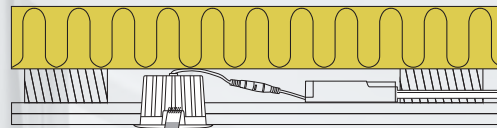

- Sabina is an adjustable, flicker free LED downlight with high light output and high color rendering. Approved for installation directly in insulation and flammable material.
- Minimal glare (UGR19) due to the retracted LED chip and reflector.
- Screwless cable relief and wire mount in terminal box, ensures a quick and easy assembly with minimal use of tools.
- Driver can easily be separated from the luminaire, which can be an advantage when painting.

Unique lighting comfort!