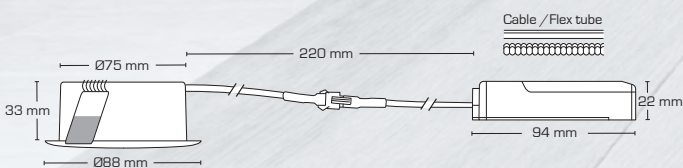

Luna LP Elite

- Luna LP Elite is an innovative, elegant and flicker free LED downlight with high light output and high color rendering. Approved for installation directly in insulation and flammable material.
- Suitable for acoustic ceiling.
- The installation height of only 33 mm makes it possible to mount Luna LP Elite in most places.
- Driver can easily be separated from the luminaire, which can be an advantage when painting.
- It is possible to mount with cable or 16 mm flexible tube.

Mounting directly in insulation

Flicker free!

50.000h L90 B10
Ø75
H 33 mm

| | | | |
|-------|------------|--------|-----------------|
| 2700K | Matt white | 360 lm | Item no.: 10131 |
| 3000K | Matt white | 380 lm | Item no.: 10134 |

Cable or flex tube

220-240 VAC IP44 Indoor 0.1m Ø75 H 33 mm 5,4W Ra >90 42° 20° Dimmable 50,000h L90 B10