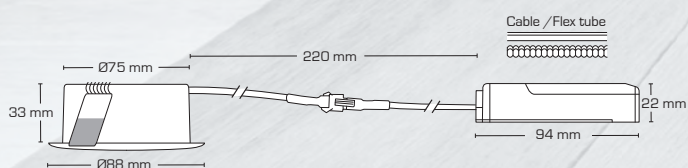

Sabina LP Fixed

- Sabina LP Fixed is an innovative, elegant and flicker free LED downlight with high light output and high color rendering. Approved for installation directly in insulation and flammable material.
- Minimal glare due to the retracted LED chip and reflector.
- Suitable for acoustic ceiling.
- The installation height of only 33 mm makes it possible to mount Sabina LP Fixed in most places.
- Driver can easily be separated from the luminaire, which can be an advantage when painting.
- It is possible to mount with cable or 16 mm flexible tube.

Mounting directly in insulation

Flicker free!

50.000h
L90 B10

H
33
mm

Driver can easily be separated from the luminaire

Minimal glare due to the retracted LED-chip

2700K	Matt white	375 lm	Item no.: 10321
3000K	Matt white	400 lm	Item no.: 10324

Cable or flex tube

The trimmed edge on the driver makes the installation easier