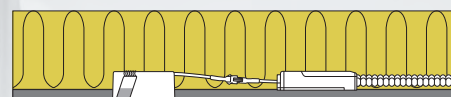

Sabina LP Fixed

- Sabina LP Fixed is an innovative, elegant and flicker free LED downlight with high light output and high color rendering. Approved for installation directly in insulation and flammable material.
- Minimal glare due to the retracted LED chip and reflector.
- Suitable for acoustic ceiling.
- The installation height of only 33 mm makes it possible to mount Sabina LP Fixed in most places.
- Driver can easily be separated from the luminaire, which can be an advantage when painting.
- It is possible to mount with cable or 16 mm flexible tube.

Mounting directly in insulation

Flicker free!

50.000h
L90 B10

H
33
mm

Driver can easily be separated from the luminaire

Minimal glare due to the retracted LED-chip

2700K	Matt white	375 lm	Item no.: 10321
3000K	Matt white	400 lm	Item no.: 10324

Cable or flex tube

The trimmed edge on the driver makes the installation easier