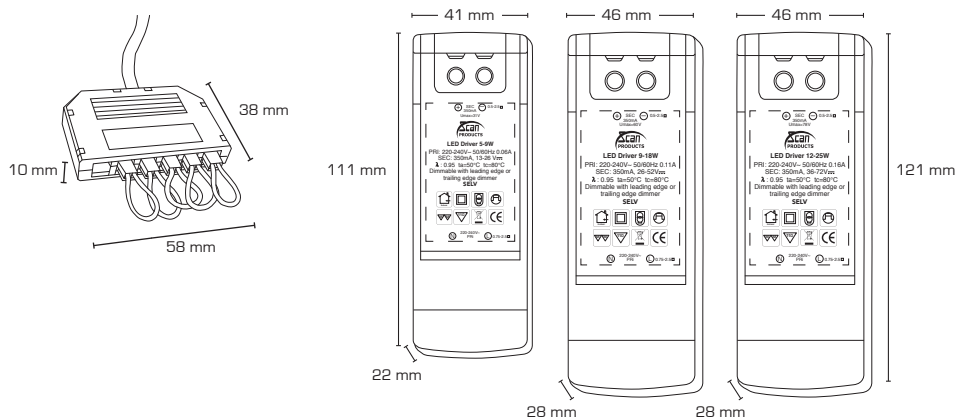

Driver 350mA

Monteringsvejledning / Monteringsanvisning / Montasjeanvisning / Installation instructions /
Installationsanleitung / Asennusohje

Please note:
Serial connection

We refer to our website www.scan-products.com regarding: products, documentation, approvals, dimmer overview, etc.