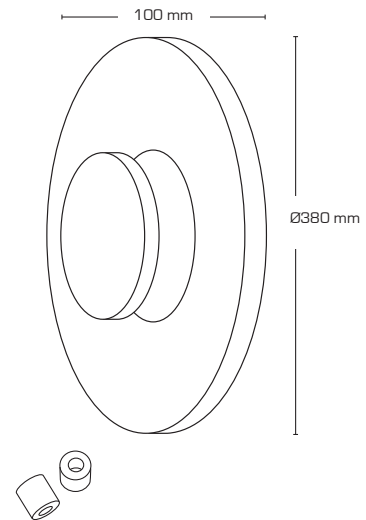

Product description:

- Aletta is a simple and stylish luminaire that gives a soft indirect light.
- Can be mounted on wall and ceiling.
- Aletta is ideal for example in hotels, restaurants, walkways etc.
- Delivered with spacer for visible cable mounting.

IP54

Technical data:	
Size:	Ø380 x 100 mm
Voltage:	220-240VAC 50 Hz
System power:	18W
Luminous flux:	1060lm
Dimmable:	No
Color Rendering Index:	Ra>82
Beam angle:	165°
IP Class:	IP54
Insulation class:	Class I
Material:	Powder coated aluminium
Through-wiring:	Yes (3G1.5 mm ²)
Approvals:	LVD, EMC, RoHS, CE

Item no.:	EAN Code:	Description :	Watt:	Color:
11341	5713080113410	Indoor wall & Ceiling armature	18W	White

220-240 VAC	IP54	Indoor	18W	1060 Lumen	Ra >82	3000 Kelvin	165°	Dimmable	30.000h L70
Grounding symbol	Wiring symbol	Recycling symbol	CE						