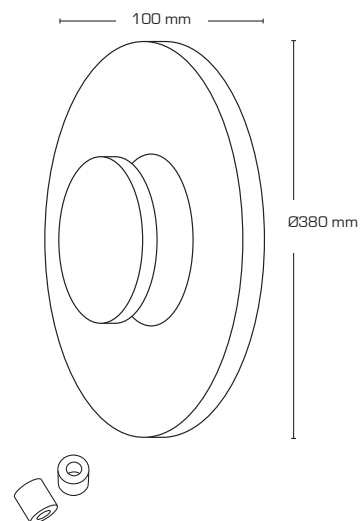

Aletta 3000K

Product description:

- Aletta is a simple and stylish luminaire that gives a soft indirect light.
- Can be mounted on wall and ceiling.
- Aletta is ideal for example in hotels, restaurants, walkways etc.
- Delivered with spacer for visible cable mounting.

IP54

Technical data:

Size:	Ø380 x 100 mm
Voltage:	220-240VAC 50 Hz
System power:	18W
Luminous flux:	1060lm
Dimmable:	No
Color Rendering Index:	Ra>82
Beam angle:	165°
IP Class:	IP54
Insulation class:	Class I
Material:	Powder coated aluminium
Through-wiring:	Yes (3G1.5 mm ²)
Approvals:	LVD, EMC, RoHS, CE

Item no.:	EAN Code:	Description :	Watt:	Color:
11341	5713080113410	Indoor wall & Ceiling armature	18W	White