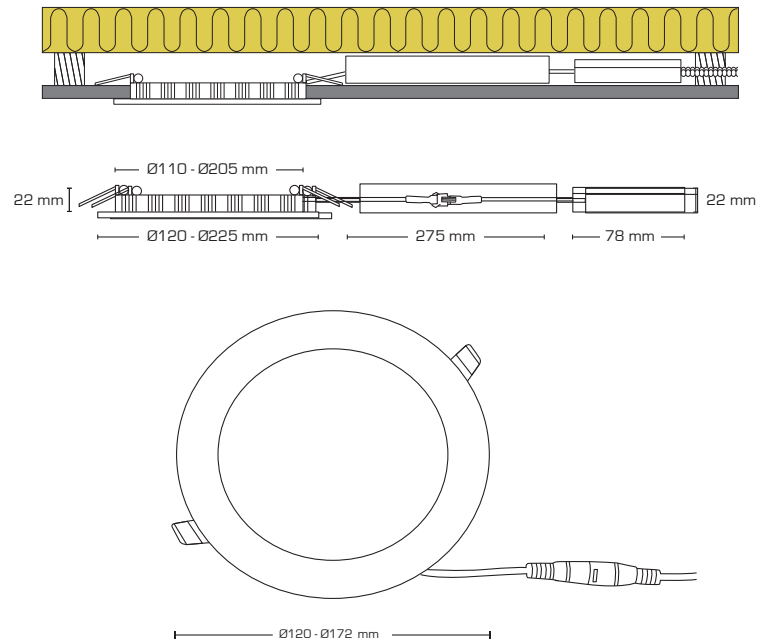

## Product description:

- Alisia LED downlight is approved for installation in flammable material.
- Screwless cable relief and wire mount in terminal box, ensures a quick and easy assembly with minimal use of tools.
- The terminal box / driver can easily be separated from the luminaire, which can be an advantage when painting.
- The luminaire is available in a 6W and 12W version.

Technical data:	
Cutout size:	Ø105 mm/Ø155 mm
Outside dimensions:	Ø120 mm/Ø170 mm
Height:	30 mm
Voltage:	100-240VAC 50 Hz
System power:	6W/12W
Luminous flux:	425lm - 1130lm
Dimmable:	Yes
Color Rendering Index:	Ra>82
Beam angle:	120°
SDCM:	3
Protection:	Class II, SELV, IP44
Material:	Plastic/Aluminium
Through-wiring:	Yes (3G1.5 mm <sup>2</sup> )
Approvals:	LVD, EMC, RoHS, CE

Item no.:	EAN Code:	Lumen:	Kelvin:	Watt:	Outside dimensions:	Color:
10215	5713080102155	425 lumen	3000K	6W	Ø120 mm	Matt white
10216	5713080102162	1025 lumen	3000K	12W	Ø170 mm	Matt white
10223	5713080102230	470 lumen	4000K	6W	Ø120 mm	Matt white
10224	5713080102247	1130 lumen	4000K	12W	Ø170 mm	Matt white