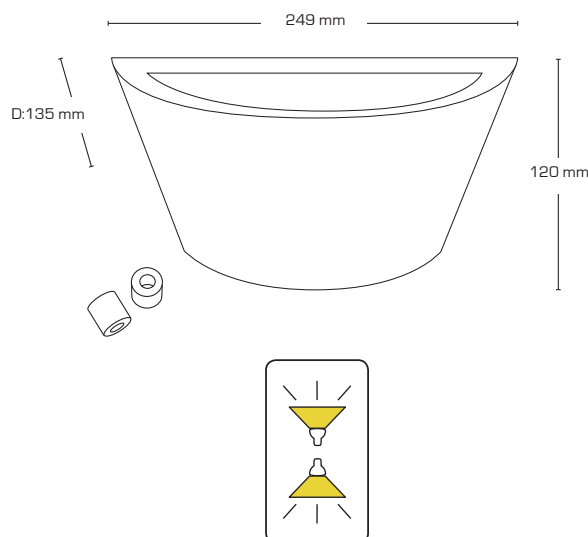

Contessa 3000K

Product description:

- Contessa is a simple and stylish wall lamp that lights up/down with a majestic form expression.
- Contessa can be used both indoor and outdoor in homes, business, housing associations, hotels, etc.
- The luminaire is made of die-cast aluminum and is available in anthracite grey or black and is prepared for through-wiring with 3G1.5 mm².
- Delivered with spacer for visible cable mounting.

Technical data:	
Size:	135 x 120 x 249 mm
Voltage:	220-240VAC 50 Hz
System power:	18W
Luminous flux:	650lm/450lm
Dimmable:	No
Color Rendering Index:	Ra84
Beam angle:	95°/85°
IP Class:	IP54
Insulation class:	Class I
Material:	Powder coated aluminium
Through-wiring:	Yes (3G1.5 mm ²)
Approvals:	LVD, EMC, RoHS, CE

Item no.:	EAN Code:	Description:	Watt:	Color:
13013	5713080130134	In- and outdoor wall light	18W	Anthracite grey
13014	5713080130141	In- and outdoor wall light	18W	Black