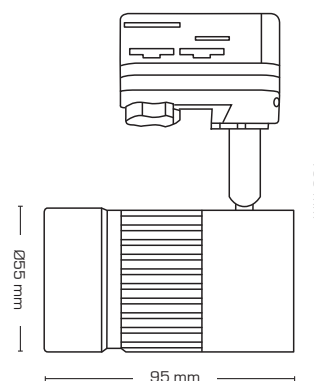

## Product description:

- Esma is a dimmable 3P track light, made in a stylish and timeless design.
- Can be used in retail/store environments where you want good light properties with a high color rendering.
- Esma comes in 8W, 15W and 35W with a universal adapter that fits the standard 3P track systems e.g. Global.

## Technical data:

Size:	159 x 95 x Ø55 mm
Voltage:	220-240VAC 50 Hz
System power:	8W
Dimmable:	Yes
Color Rendering Index:	Ra>90
Beam angle:	38°
Adjustable:	90°
SDCM:	<3
Rotation:	350°
Fitting:	3-Phase universal adapter
Insulation class:	Class I
Material:	Aluminium/Plastic
Approvals:	LVD, EMC, RoHS, CE