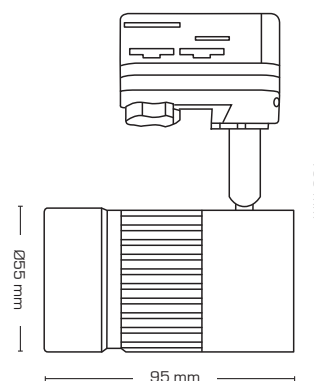

Product description:

- Esma is a dimmable 3P track light, made in a stylish and timeless design.
- Can be used in retail/store environments where you want good light properties with a high color rendering.
- Esma comes in 8W, 15W and 35W with a universal adapter that fits the standard 3P track systems e.g. Global.
- Available in 24° and 60° beam angle on request.

Technical data:

Size:	159 x 95 x Ø55 mm
Voltage:	220-240VAC 50 Hz
System power:	8W
Dimmable:	Yes
Color Rendering Index:	Ra>90
Beam angle:	38°
Adjustable:	90°
SDCM:	<3
Rotation:	350°
Fitting:	3-Phase universal adapter
Insulation class:	Class I
Material:	Aluminium/Plastic
Approvals:	LVD, EMC, RoHS, CE