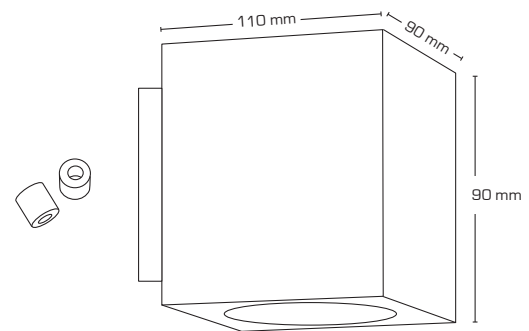

Product description:

- Esta is a simple and stylish wall lamp that lights up/down.
- Esta can be used both indoor and outdoor in homes, businesses, housing associations, hotels, etc.
- Esta is made of die-cast aluminum and is available in anthracite grey, black and white, and is prepared for through-wiring with 3G1.5 mm².
- Cover is included in order to change the spread angle of the luminaire.
- Delivered with spacer for visible cable mounting.

IP54

Technical data:	
Size:	90 x 90 x 110 mm
Voltage:	220-240VAC 50 Hz
System power:	2x3W
Luminous flux:	w/ cover (up/down) 70/125lm wo/ cover (up/down) 125/125lm
Dimmable:	No
Color Rendering Index:	Ra80
Beam angle:	w/ cover (up/down) 25°/80° wo/ cover (up/down) 80°/80°
IP Class:	IP54
Insulation class:	Class I
Material:	Powder coated aluminium
Through-wiring:	Yes (3G1.5 mm ²)
Approvals:	LVD, EMC, RoHS, CE

Light distribution

Item no.:	EAN Code:	Description:	Watt:	Color:
13001	5713080130011	In- and outdoor wall light	2x3W	Anthracite grey
13002	5713080130028	In- and outdoor wall light	2x3W	Black
13003	5713080130035	In- and outdoor wall light	2x3W	White