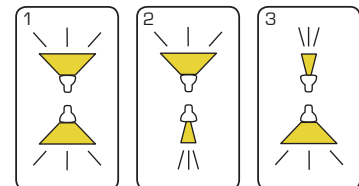

## Product description:

- Esta is a simple and stylish wall lamp that lights up/down.
- Esta can be used both indoor and outdoor in homes, businesses, housing associations, hotels, etc.
- Esta is made of die-cast aluminum and is available in anthracite grey, black and white, and is prepared for through-wiring with 3G1.5 mm<sup>2</sup>.
- Cover is included in order to change the spread angle of the luminaire.
- Delivered with spacer for visible cable mounting.

## Technical data:

Size:	90 x 90 x 110 mm
Voltage:	220-240VAC 50 Hz
System power:	2x3W
Luminous flux:	w/ cover (up/down) 70/125lm wo/ cover (up/down) 125/125lm
Dimmable:	No
Color Rendering Index:	Ra80
Beam angle:	w/ cover (up/down) 25°/80° wo/ cover (up/down) 80°/80°
IP Class:	IP54
Insulation class:	Class I
Material:	Powder coated aluminium
Through-wiring:	Yes (3G1.5 mm <sup>2</sup> )
Approvals:	LVD, EMC, RoHS, CE