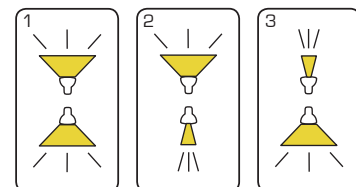

Light distribution