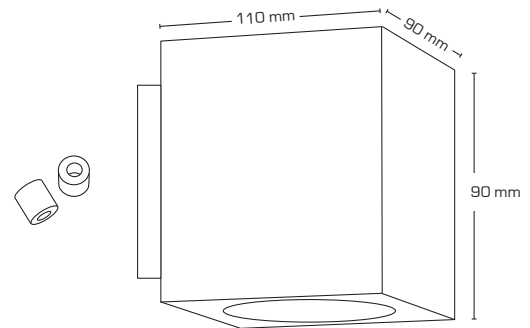

## Product description:

- Esta is a simple and stylish wall lamp that lights up/down.
- Esta can be used both indoor and outdoor in homes, businesses, housing associations, hotels, etc.
- Esta is made of die-cast aluminum and is available in anthracite grey, black and white, and is prepared for through-wiring with 3G1.5 mm<sup>2</sup>.
- Cover is included in order to change the spread angle of the luminaire.
- Delivered with spacer for visible cable mounting.

## Technical data:

Size:	90 x 90 x 110 mm
Voltage:	220-240VAC 50 Hz
System power:	2x3W
Luminous flux:	w/ cover (up/down) 70/125lm wo/ cover (up/down) 125/125lm
Dimmable:	No
Color Rendering Index:	Ra80
Beam angle:	w/ cover (up/down) 25°/80° wo/ cover (up/down) 80°/80°
IP Class:	IP54
Insulation class:	Class I
Material:	Powder coated aluminium
Through-wiring:	Yes (3G1.5 mm <sup>2</sup> )
Approvals:	LVD, EMC, RoHS, CE