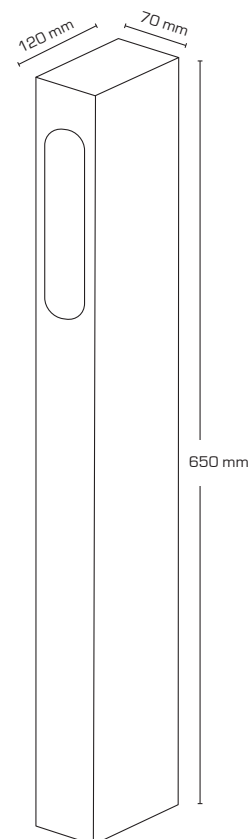

Product description:

- Gaia is a simple and stylish bollard with integral LED, which gives a non-glaring orientation light.
- Gaia is suitable for pedestrian areas, driveways, etc.
- The form expression fits with the wall lights Esta, Lara and Noris.
- The luminaire is made of die-cast aluminum and is available in anthracite grey or black and is prepared for through-wiring with 3G2,5 mm².
- Delivered incl. complete kit for embedding in concrete.

IP54

Technical data:	
Size:	650 x 70 x 120 mm
Voltage:	220-240VAC 50 Hz
System power:	7W
Luminous flux:	200lm
Dimmable:	No
Color Rendering Index:	Ra>82
Beam angle:	48°
IP Class:	IP54
Insulation class:	Class I
Material:	Powder coated aluminium
Through-wiring:	Yes (3G2.5 mm ²)
Approvals:	LVD, EMC, RoHS, CE

Item no.:	EAN Code:	Description:	Watt:	Color:
13101	5713080131018	Bollard	7W	Anthracite grey
13102	5713080131025	Bollard	7W	Black

220-240 VAC	IP54	Outdoor	7W	200 Lumen	Ra >82	3000 Kelvin	48°	Dimmable	30.000h L70
Grounding symbol	Wiring symbol	Recycling symbol	CE						