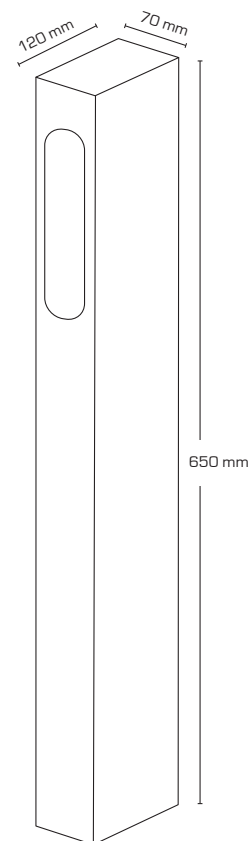

## Product description:

- Gaia is a simple and stylish bollard with integral LED, which gives a non-glaring orientation light.
- Gaia is suitable for pedestrian areas, driveways, etc.
- The form expression fits with the wall lights Esta, Lara and Noris.
- The luminaire is made of die-cast aluminum and is available in anthracite grey or black and is prepared for through-wiring with 3G2,5 mm<sup>2</sup>.
- Delivered incl. complete kit for embedding in concrete.

Technical data:	
Size:	650 x 70 x 120 mm
Voltage:	220-240VAC 50 Hz
System power:	7W
Luminous flux:	200lm
Dimmable:	No
Color Rendering Index:	Ra>82
Beam angle:	48°
IP Class:	IP54
Insulation class:	Class I
Material:	Powder coated aluminium
Through-wiring:	Yes (3G2.5 mm <sup>2</sup> )
Approvals:	LVD, EMC, RoHS, CE

Item no.:	EAN Code:	Description:	Color:
13101	5713080131018	Bollard	Anthracite grey
13102	5713080131025	Bollard	Black

220-240 VAC	IP54	Outdoor	7W	200 Lumen	Ra >82	3000 Kelvin	48°	Dimmable	30.000h L70
Grounding symbol	Wiring symbol	Recycling symbol	CE						