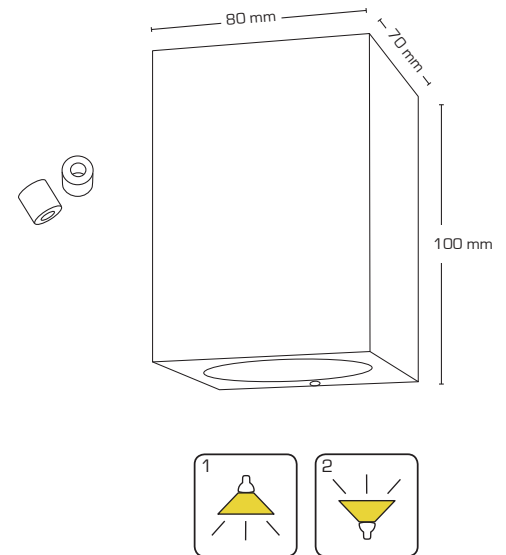

Lara

Product description:

- Lara is a simple and stylish wall lamp that lights down.
- Lara can be used both indoor and outdoor in homes, business, housing associations, hotels, etc.
- The luminaire is made of die-cast aluminum and is available in the colors anthracite grey, black and white, and is prepared for through-wiring with 3G1.5 mm².
- Delivered with spacer for visible cable mounting.

Technical data:	
Size:	70 x 80 x 100 mm
Voltage:	220-240VAC 50 Hz
Approved light source:	Max. 5W LED Max. 20W halogen w/ alu reflector (max. light source height 60 mm)
Fitting:	GU10
IP Class:	IP54
Insulation class:	Class I
Material:	Powder coated aluminium
Through-wiring:	Yes (3G1.5 mm ²)
Approvals:	LVD, RoHS, CE

Item no.:	EAN Code:	Description:	Color:
13004	5713080130042	In- and outdoor wall light	Anthracite grey
13005	5713080130059	In- and outdoor wall light	Black
13006	5713080130066	In- and outdoor wall light	White