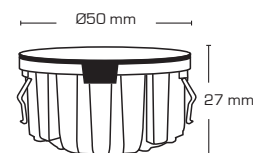

Ra95

Flicker free!

Technical data:

Diameter:	Ø50 mm
Height:	27 mm
Watt:	4,5W
Luminous flux:	350lm/370lm/390lm
Dimmable:	Yes
Color Rendering Index:	Ra95
Beam angle:	42°
SDCM:	<2
Fitting:	GU5,3
Material:	Aluminium
Approvals:	LVD, RoHS, CE