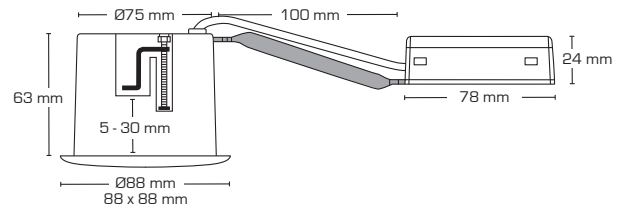

Luna Quick install outdoor - Without light source

Product description:

- Luna is an adjustable LED downlight with rear mounted light source, approved for installation directly in insulation and flammable material.
- Screwless cable relief and wire mount in terminal box, ensures a quick and easy assembly with minimal tool utilization.
- Fastening with screws.
- The height of only 63 mm makes it possible to mount Luna in most installations.
- The front is made of stainless steel AISI 316.

IP44

Technical data:

Cutout size:	Ø75 mm
Outside dimensions:	Ø88 mm
Height:	63 mm
Voltage:	220-240VAC 50 Hz
Approved light source:	Max. 6W LED (max. light source height 56 mm)
Adjustable:	28°
Fitting:	GU10
IP Class:	IP44
Insulation class:	Class II
Material:	Plastic/Stainless steel AISI 316
Through-wiring:	Yes (3G1.5 mm ²)
Approvals:	LVD, RoHS, CE

Item no.:	EAN Code:	Outside dimensions:	Front design:	Color:
10071	5713080100717	Ø88 mm	Round	White
10072	5713080100724	Ø88 mm	Round	Brushed steel
10073	5713080100731	Ø88 mm	Round	Black