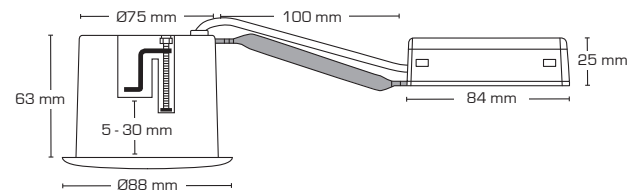

## Product description:

- Luna is an adjustable LED downlight with rear mounted light source, approved for installation directly in insulation and flammable material.
- Screwless cable relief and wire mount in terminal box, ensures a quick and easy assembly with minimal tool utilization.
- Fastening with screws.
- The height of only 63 mm makes it possible to mount Luna in most installations.
- The front is made of stainless steel AISI 316.

## Technical data:

Cutout size:	Ø75 mm
Outside dimensions:	Ø88 mm
Height:	63 mm
Voltage:	220-240VAC 50 Hz
Approved light source:	Max. 6W LED (max. light source height 56 mm)
Adjustable:	28°
Fitting:	GU10
IP Class:	IP44
Insulation class:	Class II
Material:	Plastic/Stainless steel AISI 316
Through-wiring:	Yes (3G1.5 mm <sup>2</sup> )
Approvals:	LVD, RoHS, CE

Item no.:	EAN Code:	Outside dimensions:	Front design:	Color:
10071	5713080100717	Ø88 mm	Round	White
10072	5713080100724	Ø88 mm	Round	Brushed steel
10073	5713080100731	Ø88 mm	Round	Black