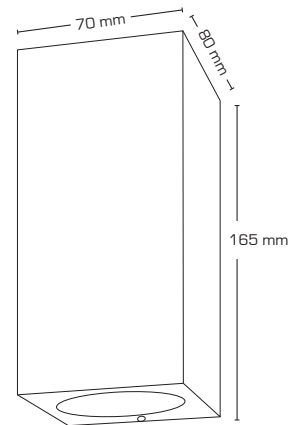

Product description:

- Noris is a simple and stylish wall lamp that lights up/down.
- Noris can be used both indoor and outdoor in homes, businesses, housing associations, hotels, etc.
- The luminaire is made of die-cast aluminium and is available in anthracite grey, black and white colors, and is prepared for through-wiring with 3G1.5 mm².
- Delivered with spacer for visible cable mounting.

Technical data:	
Size:	70 x 80 x 165 mm
Voltage:	220-240VAC 50 Hz
Approved light source:	Max. 2x5W LED Max. 2x20W halogen w/alu reflector (max. light source height 60 mm)
Fitting:	2 x GU10
IP Class:	IP54
Insulation class:	Class I
Material:	Powder coated aluminium
Through-wiring:	Yes (3G1.5 mm ²)
Approvals:	LVD, RoHS, CE

Light distribution

Item no.:	EAN Code:	Description:	Color:
13007	5713080130073	In- and outdoor wall light	Anthracite grey
13008	5713080130080	In- and outdoor wall light	Black
13009	5713080130097	In- and outdoor wall light	White