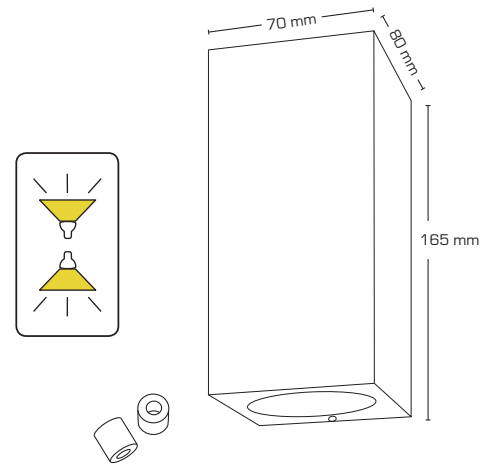

Product description:

- Noris is a simple and stylish wall lamp that lights up/down.
- Noris can be used both indoor and outdoor in homes, businesses, housing associations, hotels, etc.
- The luminaire is made of die-cast aluminum and is available in anthracite grey, black and white colors, and is prepared for through-wiring with 3G1.5 mm².
- Delivered with spacer for visible cable mounting.

Technical data:	
Size:	70 x 80 x 165 mm
Voltage:	220-240VAC 50 Hz
Approved light source:	Max. 2x5W LED Max. 2x20W halogen w/alu reflector (max. light source height 60 mm)
Fitting:	2 x GU10
IP Class:	IP54
Insulation class:	Class I
Material:	Powder coated aluminium
Through-wiring:	Yes (3G1.5 mm ²)
Approvals:	LVD, RoHS, CE

Item no.:	EAN Code:	Description:	Color:
13007	5713080130073	In- and outdoor wall light	Anthracite grey
13008	5713080130080	In- and outdoor wall light	Black
13009	5713080130097	In- and outdoor wall light	White