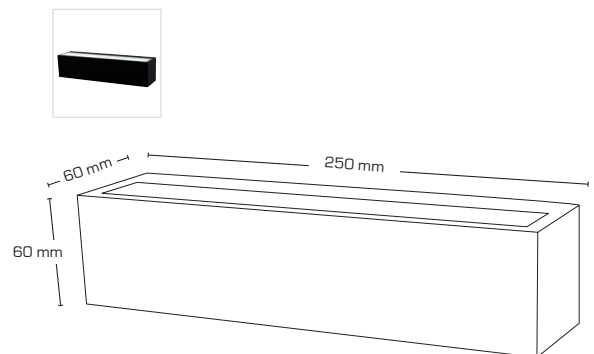

Tekla 3000K

Product description:

- Tekla is a simple, stylish and versatile wall lamp that lights up/down.
- Tekla can be used both indoor and outdoor in homes, businesses, housing associations, hotels, etc.
- The luminaire is made of die-cast aluminum and is available in anthracite grey or black and is prepared for through-wiring with 3G1.5 mm².
- Delivered with spacer for visible cable mounting.

IP54

Technical data:	
Size:	60 x 60 x 250 mm
Voltage:	220-240VAC 50 Hz
System power:	18W
Luminous flux:	540lm/540lm
Dimmable:	No
Color Rendering Index:	Ra84
Beam angle:	110°/110°
IP Class:	IP54
Insulation class:	Class I
Material:	Powder coated aluminium
Through-wiring:	Yes (3G1.5 mm ²)
Approvals:	LVD, EMC, RoHS, CE

Item no.:	EAN Code:	Description:	Watt:	Color:
13010	5713080130103	In- and outdoor wall light	18W	Anthracite grey
13011	5713080130110	In- and outdoor wall light	18W	Black