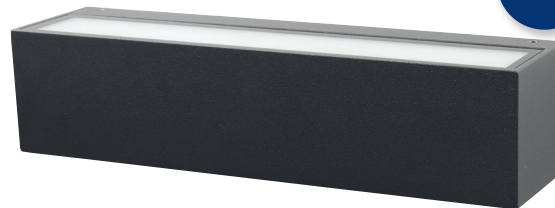

Product description:

- Tekla is a simple, stylish and versatile wall lamp that lights up/down.
- Tekla can be used both indoor and outdoor in homes, businesses, housing associations, hotels, etc.
- The luminaire is made of die-cast aluminum and is available in anthracite grey or black and is prepared for through-wiring with 3G1.5 mm².
- Delivered with spacer for visible cable mounting.

IP54

Technical data:	
Size:	60 x 60 x 250 mm
Voltage:	220-240VAC 50 Hz
System power:	18W
Luminous flux:	540lm/540lm
Dimmable:	No
Color Rendering Index:	Ra84
Beam angle:	110°/110°
IP Class:	IP54
Insulation class:	Class I
Material:	Powder coated aluminium
Through-wiring:	Yes (3G1.5 mm ²)
Approvals:	LVD, EMC, RoHS, CE

Light distribution

Item no.:	EAN Code:	Description:	Watt:	Color:
13010	5713080130103	In- and outdoor wall light	18W	Anthracite grey
13011	5713080130110	In- and outdoor wall light	18W	Black