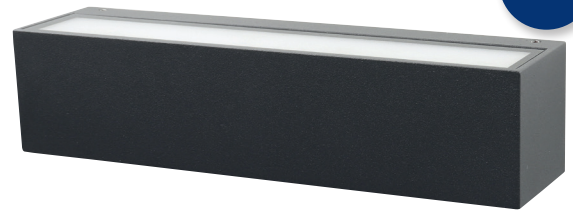

Tekla 3000K

Product description:

- Tekla is a simple, stylish and versatile wall lamp that lights up/down.
- Tekla can be used both indoor and outdoor in homes, businesses, housing associations, hotels, etc.
- The luminaire is made of die-cast aluminum and is available in anthracite grey or black and is prepared for through-wiring with 3G1.5 mm².
- Delivered with spacer for visible cable mounting.

IP54

Technical data:	
Size:	60 x 60 x 250 mm
Voltage:	220-240VAC 50 Hz
System power:	18W
Luminous flux:	540lm/540lm
Dimmable:	No
Color Rendering Index:	Ra84
Beam angle:	110°/110°
IP Class:	IP54
Insulation class:	Class I
Material:	Powder coated aluminium
Through-wiring:	Yes (3G1.5 mm ²)
Approvals:	LVD, EMC, RoHS, CE

Item no.:	EAN Code:	Description:	Watt:	Color:
13010	5713080130103	In- and outdoor wall light	18W	Anthracite grey
13011	5713080130110	In- and outdoor wall light	18W	Black