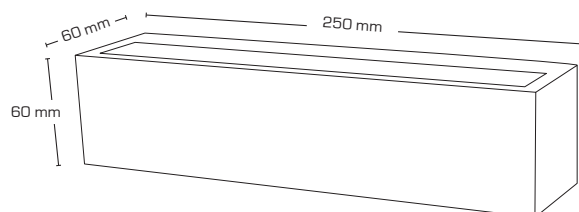

Product description:

- Tekla is a simple, stylish and versatile wall lamp that lights up/down.
- Tekla can be used both indoor and outdoor in homes, businesses, housing associations, hotels, etc.
- The luminaire is made of die-cast aluminum and is available in anthracite grey or black and is prepared for through-wiring with 3G1.5 mm².
- Delivered with spacer for visible cable mounting.

IP54

Technical data:	
Size:	60 x 60 x 250 mm
Voltage:	220-240VAC 50 Hz
System power:	18W
Luminous flux:	540lm/540lm
Dimmable:	No
Color Rendering Index:	Ra84
Beam angle:	110°/110°
IP Class:	IP54
Insulation class:	Class I
Material:	Powder coated aluminium
Through-wiring:	Yes (3G1.5 mm ²)
Approvals:	LVD, EMC, RoHS, CE