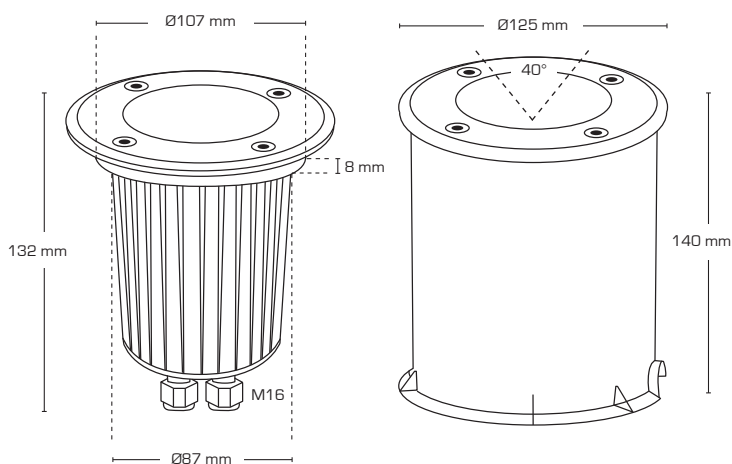

Product description:

- Terra is an elegant ground light, with the ability to adjust the light source.
- Terra can be mounted in wood and tiles, as well as in terrain.
- The front ring is made of stainless steel (AISI 316).
- Terra is prepared to through-wiring with 3G2.5 mm².
- Terra is approved for 500 kg static weight.
- Delivered incl. plastic casing for mounting in ground.

Technical data:

Size:	Ø125 mm x 140 mm
Voltage:	220-240VAC 50 Hz
Approved light source:	Max. 8W LED Max. 35W halogen w/alu reflector
Fitting:	GU10
Adjustable:	40°
IP Class:	IP67
Insulation class:	Class I
IK-Class:	IK10
Material:	Plastic/Aluminium/ Stainless steel AISI 316
Through-wiring:	Yes (3G2.5 mm ²)
Approvals:	LVD, RoHS, CE

Item no.:	EAN Code:	Description:	Color:
13181	5713080131810	Inground luminaire	Stainless steel