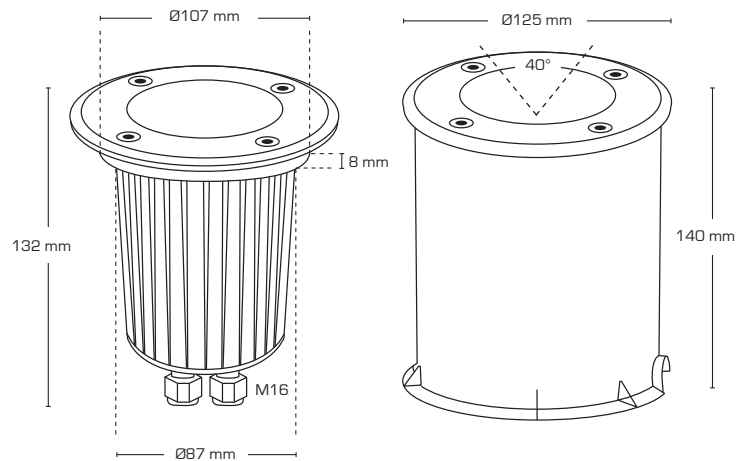

Product description:

- Terra is an elegant ground light, with the ability to adjust the light source.
- Terra can be mounted in wood and tiles, as well as in terrain.
- The front ring is made of stainless steel (AISI 316).
- Terra is prepared to through-wiring with 3G2.5 mm².
- Terra is approved for 500 kg static weight.

IP67

Technical data:

| | |
|------------------------|---|
| Size: | Ø125 mm x 140 mm |
| Voltage: | 220-240VAC 50 Hz |
| Approved light source: | Max. 8W LED Max. 35W halogen w/alu reflector |
| Fitting: | GU10 |
| Adjustable: | 40° |
| IP Class: | IP67 |
| Insulation class: | Class I |
| IK-Class: | IK10 |
| Material: | Plastic/Stainless steel AISI 316 |
| Through-wiring: | Yes (3G2.5 mm ²) |
| Approvals: | LVD, RoHS, CE |

| Item no.: | EAN Code: | Description: | Color: |
|-----------|---------------|--------------------|-----------------|
| 13181 | 5713080131810 | Inground luminaire | Stainless steel |