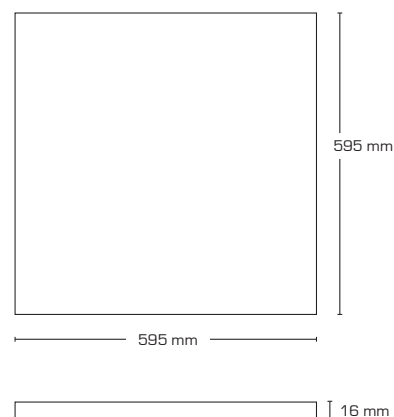

Product description:

- Zoe Frameless is a flicker free frameless high-end interior luminaire for mounting in system ceilings.
- Can be used in office environments, institutions, schools and as general lighting in shops.
- Available on request with dimmable, 0-10V or DALI driver.

Technical data:	
Outside dimension:	595 x 595 mm
Height:	16 mm
Voltage:	220-240VAC 50 Hz
System power:	36W
Luminous flux:	3230lm/3690lm
Dimmable:	No
Color Rendering Index:	Ra>80
Beam angle:	115°
SDCM:	<3
IP Class:	IP44
Insulation class:	Class II
Material:	Aluminium/PMMA
Approvals:	LVD, EMC, RoHS, CE

Item no.:	EAN Code:	Outside dimensions:	Lumen:	Kelvin
11001	5713080110013	595 x 595 mm	3230 lumen	3000K
11006	5713080110068	595 x 595 mm	3690 lumen	4000K

220-240 VAC

IP44

36W

Ra >80

50.000h L80

This luminaire is compatible with bulbs of the energy classes: