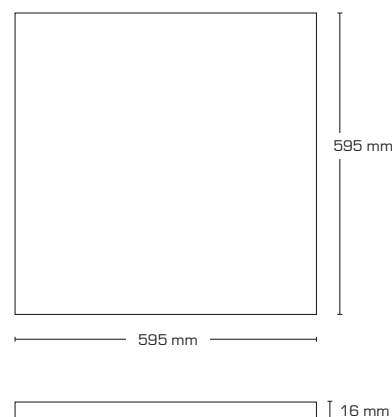

Product description:

- Zoe Frameless is a flicker free frameless high-end interior luminaire for mounting in system ceilings.
- Can be used in office environments, institutions, schools and as general lighting in shops.

Technical data:

Outside dimension:	595 x 595 mm
Height:	16 mm
Voltage:	220-240VAC 50 Hz
System power:	36W
Luminous flux:	3230lm/3690lm
Dimmable:	No
Color Rendering Index:	Ra>80
Beam angle:	115°
SDCM:	<3
IP Class:	IP44
Insulation class:	Class II
Material:	Aluminium/PMMA
Approvals:	LVD, EMC, RoHS, CE

Item no.:	EAN Code:	Outside dimensions:	Lumen:	Kelvin
11001	5713080110013	595 x 595 mm	3230 lumen	3000K
11006	5713080110068	595 x 595 mm	3690 lumen	4000K