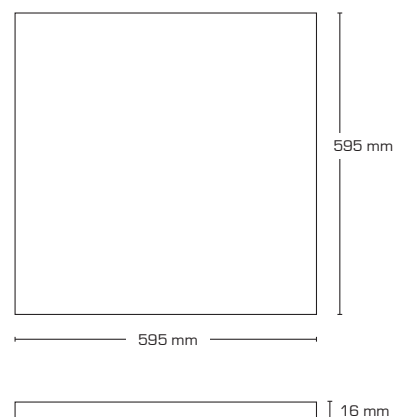

Product description:

- Zoe Frameless is a flicker free frameless interior luminaire for mounting in system ceilings.
- Can be used in office environments, institutions, schools and as general lighting in shops.

Technical data:	
Outside dimension:	595 x 595 mm
Height:	16 mm
Voltage:	220-240VAC 50 Hz
System power:	36W
Luminous flux:	3230lm/3690lm
Dimmable:	No
Color Rendering Index:	Ra>80
Beam angle:	115°
SDCM:	<3
IP Class:	IP44
Insulation class:	Class II
Material:	Aluminium/PMMA
Approvals:	LVD, EMC, RoHS, CE

Item no.:	EAN Code:	Outside dimensions:	Lumen:	Kelvin
11001	5713080110013	595 x 595 mm	3230 lumen	3000K
11006	5713080110068	595 x 595 mm	3690 lumen	4000K

220-240 VAC

IP44

36W

Ra >80

50.000h L80

This luminaire is compatible with bulbs of the energy classes: