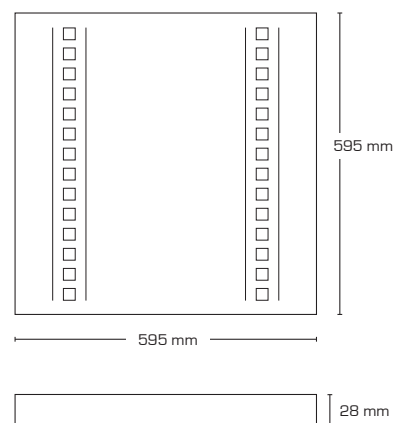

### Technical data:

Outside dimension:	595 x 595 mm
Height:	28 mm
Voltage:	220-240VAC 50 Hz
System power:	35W
Luminous flux:	3240lm/4150lm
Dimmable:	No
Color Rendering Index:	Ra>82
Beam angle:	80°
UGR:	<19
SDCM:	<3
IP Class:	IP44
Insulation class:	Class II
Material:	ABS/Polycarbonat
Approvals:	LVD, EMC, RoHS, CE

Item no.:	EAN Code:	Outside dimensions:	Lumen:	Kelvin
11011	5713080110112	595 x 595 mm	3240 lumen	3000K
11016	5713080110167	595 x 595 mm	4150 lumen	4000K