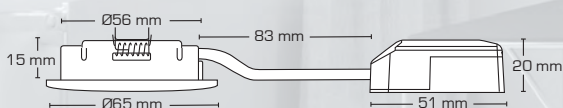

Claudia looping