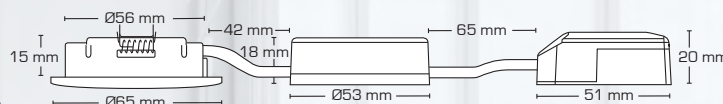

# Claudia & Claudia looping

- Claudia is an adjustable, flicker free LED mini-downlight incl. driver, that is approved for installation directly in insulation and flammable material.
- Screwless cable relief and wire mount in terminal box, ensures a quick and easy assembly with minimal use of tools.
- Claudia is specially designed for constructions with minimal installation height. This makes Claudia ideal for mounting in a false ceiling with minimal space.

### Claudia looping:

- Claudia looping is also ideal for upgrading existing installations with Ø56 mm cutout.

Incl. driver

Flicker free!

Claudia

Unheard low installation height!

50.000h  
L90 B10

H  
15  
mm