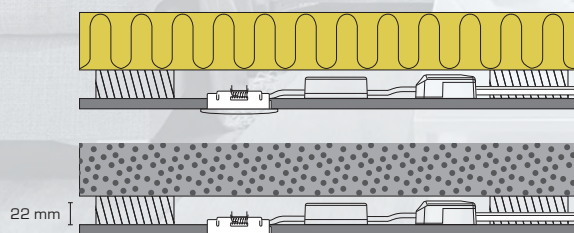

Drivers

Driver 2-4W	40 x 31 x 19 mm	Item no.: 12404
Driver 5-9W	111 x 41 x 22 mm	Item no.: 12401
Driver 9-18W	121 x 46 x 28 mm	Item no.: 12402
Driver 12-25W	121 x 46 x 28 mm	Item no.: 12403

Mounting directly in insulation