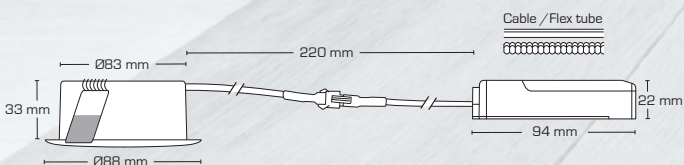

Sabina LP

- Sabina LP is an innovative, elegant and flicker free LED downlight with high light output and high color rendering. Approved for installation directly in insulation and flammable material.
- Minimal glare due to the retracted LED chip and reflector.
- Suitable for acoustic ceiling.
- The installation height of only 33 mm makes it possible to mount Sabina LP in most places.
- Driver can easily be separated from the luminaire, which can be an advantage when painting.
- It is possible to mount with cable or 16 mm flexible tube.

Mounting directly in insulation

Flicker free!

Elegant!
- Also when tilted

Driver can easily be separated from the luminaire

50.000h
L90 B10

H
33
mm

Minimal glare due to the retracted LED-chip

2700K Matt white 400 lm Item no.: 10301
3000K Matt white 440 lm Item no.: 10304

Cable or flex tube

The trimmed edge on the driver makes the installation easier