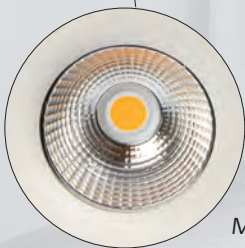

Sabina LP

- Sabina LP is an innovative, elegant and flicker free LED downlight with high light output and high color rendering. Approved for installation directly in insulation and flammable material.
- Minimal glare due to the retracted LED chip and reflector.
- Suitable for acoustic ceiling.
- The installation height of only 33 mm makes it possible to mount Sabina LP in most places.
- Driver can easily be separated from the luminaire, which can be an advantage when painting.
- It is possible to mount with cable or 16 mm flexible tube.

Mounting directly in insulation

Flicker free!

Elegant!
- Also when tilted

Driver can easily be separated from the luminaire

50.000h
L90 B10

H
33
mm

Minimal glare due to the retracted LED-chip

2700K Matt white 400 lm Item no.: 10301
3000K Matt white 440 lm Item no.: 10304

Cable or flex tube

The trimmed edge on the driver makes the installation easier