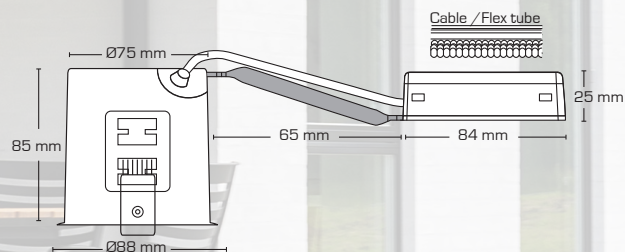

Zeta outdoor

- Zeta is a robust tiltable downlight with a rustic look.
- Zeta is suitable in aggressive environments.
- Also fits with the normal "smart light sources", eg Philips Hue.
- Screwless cable relief and cable mounting in terminal box, ensures a fast and flexible mounting with minimal use of tools.
- Possibility of 2 spring positions - depending on the ceiling construction.
- The mounting height of only 85 mm, ensures many applications.
- It is possible to mount with cable or 16 mm flexible tube.

GU10 IP44

Accessories

5-Pin Push Connector
Item no.: 12424

Zeta Item no.: 10075 EAN: 5713080100755

GU10 Dimmable LED light source Ra>90

Item no.: 12603	5W	2700K	370 lm
Item no.: 12604	5W	3000K	385 lm
Item no.: 12605	5W	4000K	410 lm