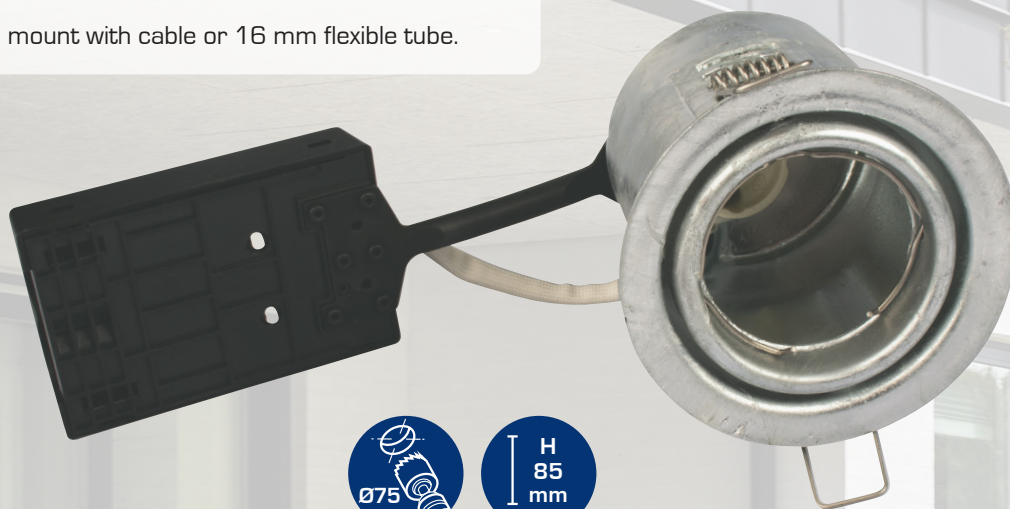

Zeta outdoor

- Zeta is a robust tiltable downlight with a rustic look.
- Zeta is suitable in aggressive environments.
- Also fits with the normal "smart light sources", eg Philips Hue.
- Screwless cable relief and cable mounting in terminal box, ensures a fast and flexible mounting with minimal use of tools.
- Possibility of 2 spring positions - depending on the ceiling construction.
- The mounting height of only 85 mm, ensures many applications.
- It is possible to mount with cable or 16 mm flexible tube.

GU10 IP44

Accessories

5-Pin Push Connector
Item no.: 12424

Zeta Item no.: 10075 EAN: 5713080100755

GU10 Dimmable LED light source Ra>90

Item no.: 12603	5W	2700K	370 lm
Item no.: 12604	5W	3000K	385 lm
Item no.: 12605	5W	4000K	410 lm