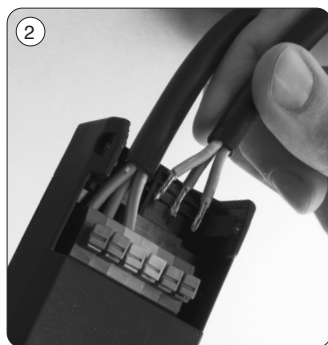

Sabina Low profile

Monteringsvejledning / Monteringsanvisning / Montasjeanvisning / Installation instructions /
Installationsanleitung / Asennusohje

We refer to our website www.scan-products.com regarding: products, documentation, approvals, dimmer overview, etc.