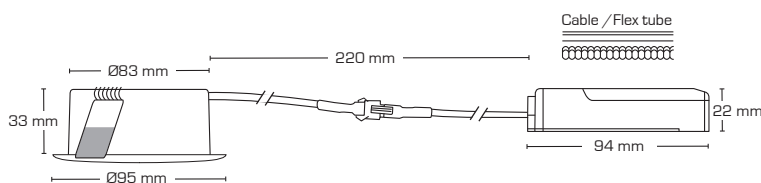

Sabina Low profile

Monteringsvejledning / Monteringsanvisning / Montasjeanvisning / Installation instructions /
Installationsanleitung / Asennusohje

We refer to our website www.scan-products.com regarding: products, documentation, approvals, dimmer overview, etc.