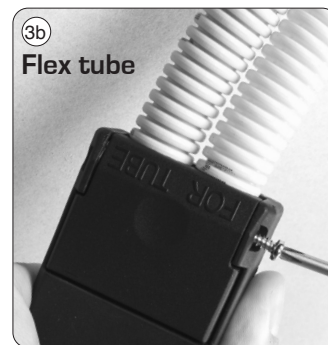

Sabina Low profile

Monteringsvejledning / Monteringsanvisning / Montasjeanvisning / Installation instructions /
Installationsanleitung / Asennusohje

We refer to our website www.scan-products.com regarding: products, documentation, approvals, dimmer overview, etc.