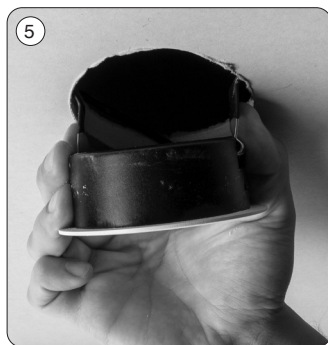

Sabina Low profile

Monteringsvejledning / Monteringsanvisning / Montasjeanvisning / Installation instructions /
Installationsanleitung / Asennusohje

We refer to our website www.scan-products.com regarding: products, documentation, approvals, dimmer overview, etc.