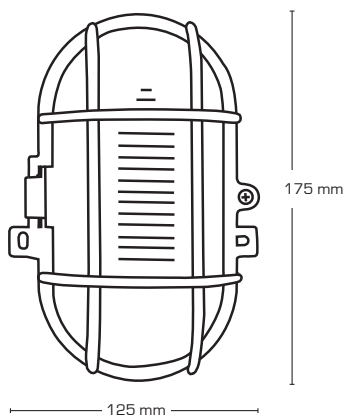

Filo

Monteringsvejledning / Monteringsanvisning / Montasjeanvisning / Installation instructions /
Installationsanleitung / Asennusohje

We refer to our website www.scan-products.com regarding: products, documentation, approvals, dimmer overview, etc.