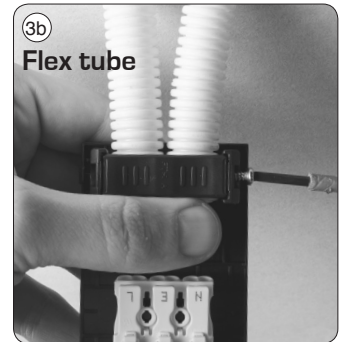

# Luna Combi install

Monteringsvejledning / Monteringsanvisning / Montasjeanvisning / Installation instructions /  
Installationsanleitung / Asennusohje

We refer to our website [www.scan-products.com](http://www.scan-products.com) regarding: products, documentation, approvals, dimmer overview, etc.