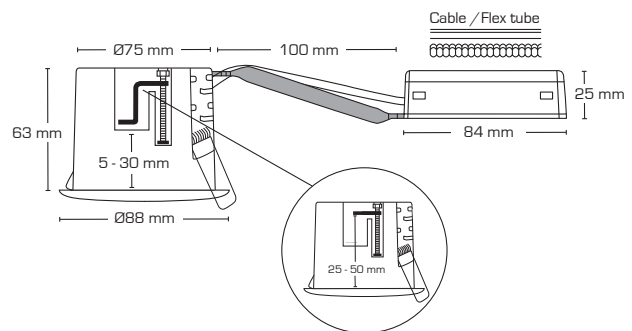

# Luna Combi install

Monteringsvejledning / Monteringsanvisning / Montasjeanvisning / Installation instructions /  
Installationsanleitung / Asennusohje

We refer to our website [www.scan-products.com](http://www.scan-products.com) regarding: products, documentation, approvals, dimmer overview, etc.