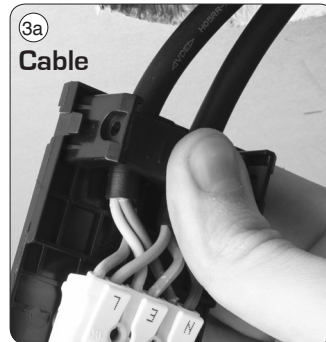

# Luna Combi install

Monteringsvejledning / Monteringsanvisning / Montasjeanvisning / Installation instructions /  
Installationsanleitung / Asennusohje

We refer to our website [www.scan-products.com](http://www.scan-products.com) regarding: products, documentation, approvals, dimmer overview, etc.