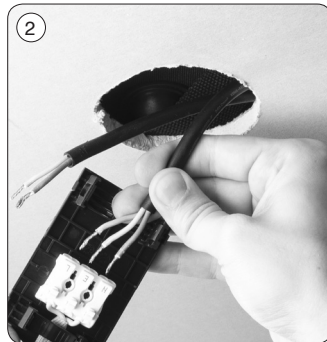

# Luna Combi install

Monteringsvejledning / Monteringsanvisning / Montasjeanvisning / Installation instructions /  
Installationsanleitung / Asennusohje

We refer to our website [www.scan-products.com](http://www.scan-products.com) regarding: products, documentation, approvals, dimmer overview, etc.