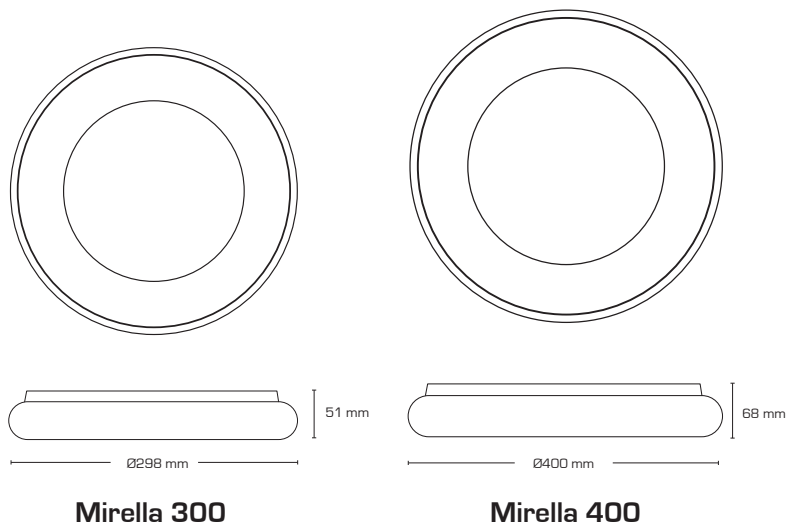

Mirella 300 & 400

Monteringsvejledning / Monteringsanvisning / Montasjeanvisning / Installation instructions /
Installationsanleitung / Asennusohje

We refer to our website www.scan-products.com regarding: products, documentation, approvals, dimmer overview, etc.