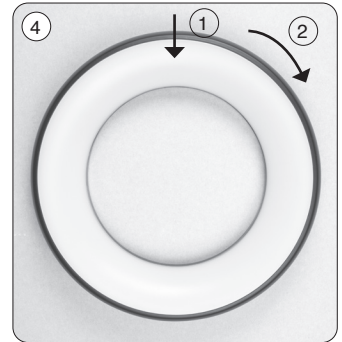

Mirella 300 & 400

Monteringsvejledning / Monteringsanvisning / Montasjeanvisning / Installation instructions /
Installationsanleitung / Asennusohje

We refer to our website www.scan-products.com regarding: products, documentation, approvals, dimmer overview, etc.