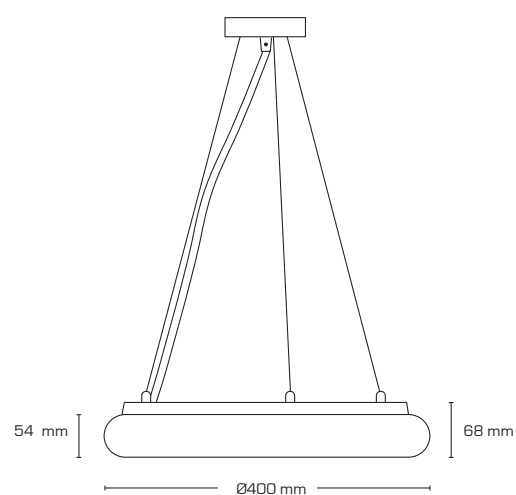

Mirella 300 & 400 pendel

Monteringsvejledning / Monteringsanvisning / Montasjeanvisning / Installation instructions /
Installationsanleitung / Asennusohje

Mirella 300

Mirella 400

We refer to our website www.scan-products.com regarding: products, documentation, approvals, dimmer overview, etc.