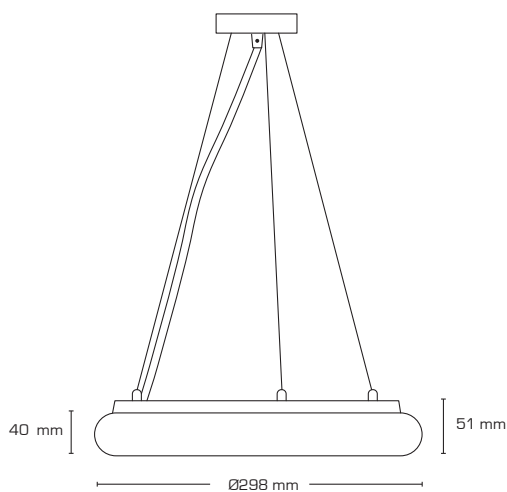

Mirella 300 & 400 pendel

Monteringsvejledning / Monteringsanvisning / Montasjeanvisning / Installation instructions /
Installationsanleitung / Asennusohje

Mirella 300

Mirella 400

We refer to our website www.scan-products.com regarding: products, documentation, approvals, dimmer overview, etc.