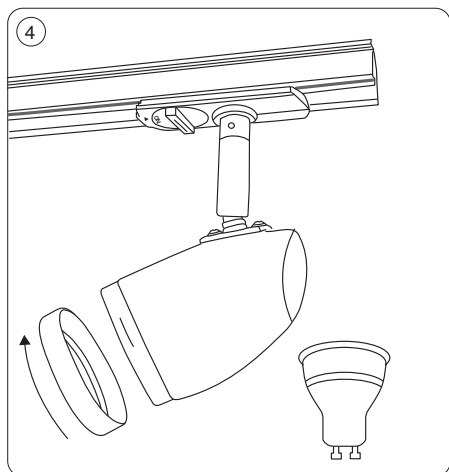

Mita 1F Track spots

Monteringsvejledning / Monteringsanvisning / Montasjeanvisning / Installation instructions /
Installationsanleitung / Asennusohje

We refer to our website www.scan-products.com regarding: products, documentation, approvals, dimmer overview, etc.