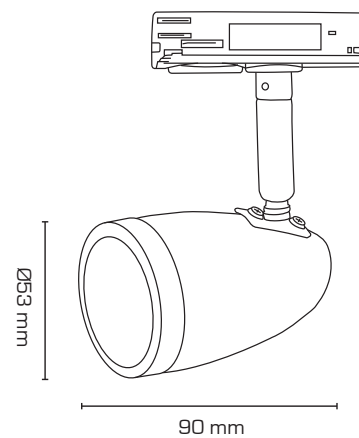

Mita 1F Track spots

Monteringsvejledning / Monteringsanvisning / Montasjeanvisning / Installation instructions /
Installationsanleitung / Asennusohje

We refer to our website www.scan-products.com regarding: products, documentation, approvals, dimmer overview, etc.