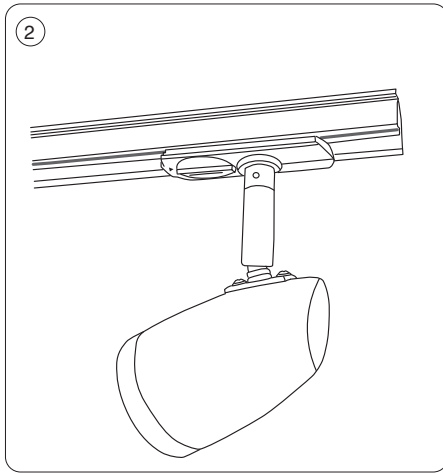

Mita 1F Track spots

Monteringsvejledning / Monteringsanvisning / Montasjeanvisning / Installation instructions /
Installationsanleitung / Asennusohje

We refer to our website www.scan-products.com regarding: products, documentation, approvals, dimmer overview, etc.