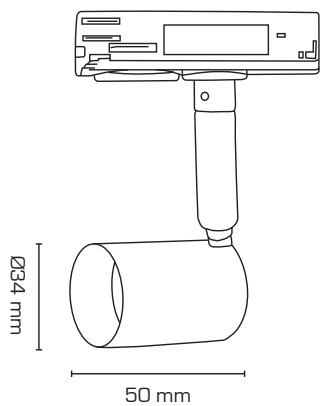

Mita 1F Track spots

Monteringsvejledning / Monteringsanvisning / Montasjeanvisning / Installation instructions /
Installationsanleitung / Asennusohje

We refer to our website www.scan-products.com regarding: products, documentation, approvals, dimmer overview, etc.