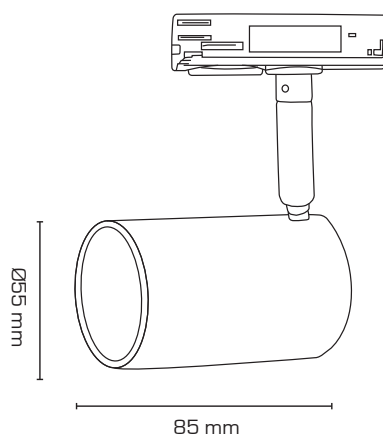

Mita 1F Track spots

Monteringsvejledning / Monteringsanvisning / Montasjeanvisning / Installation instructions /
Installationsanleitung / Asennusohje

We refer to our website www.scan-products.com regarding: products, documentation, approvals, dimmer overview, etc.