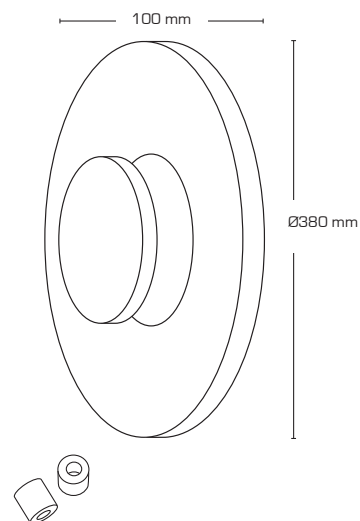

Aletta 3000K

Product description:

- Aletta is a simple and stylish luminaire that gives a soft indirect light.
- Can be mounted on wall and ceiling.
- Aletta is ideal for example in hotels, restaurants, walkways etc.
- Delivered with spacer for visible cable mounting.

IP54

Technical data:	
Size:	Ø380 x 100 mm
Voltage:	220-240VAC 50 Hz
System power:	18W
Luminous flux:	1060lm
Dimmable:	No
Color Rendering Index:	Ra>82
Beam angle:	165°
Protection:	Class I, IP54
Material:	Powder coated aluminium
Through-wiring:	Yes (3G1.5 mm ²)
Approvals:	LVD, EMC, RoHS, CE

Item no.:	EAN Code:	Description :	Watt:	Color:
11341	5713080113410	Indoor wall & Ceiling armature	18W	White