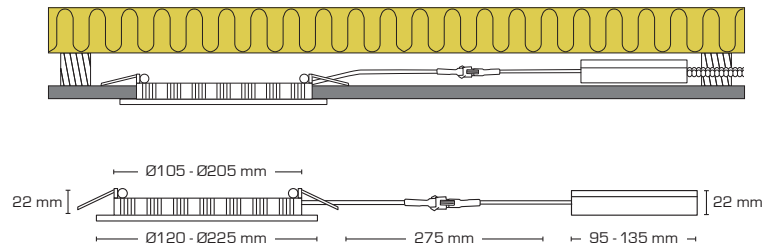

Alisia Elite - 3000K & 4000K

Product description:

- Alisia Elite is an innovative, elegant and flicker free LED downlight with high light output and high color rendering. Approved for installation directly in insulation and flammable material.
- Suitable for acoustic ceiling.
- Driver can easily be separated from the luminaire, which can be an advantage when painting.
- It is possible to mount with cable or 16 mm flexible tube.
- The luminaire is available in a 6W, 12W and 18W version.

Technical data:	
Cutout size:	Ø105mm/155 mm/205 mm
Outside dimensions:	Ø120 mm/170 mm/225 mm
Height:	22 mm
Voltage:	200-240VAC 50 Hz
System power:	6W/12W/18W
Luminous flux:	385lm - 1350lm
Dimmable:	Yes
Color Rendering Index:	Ra>90
Beam angle:	110°
SDCM:	<3
IK Class:	IK06
Protection:	Class II, SELV, IP44
Material:	Plastic/Aluminium
Through-wiring:	Yes (3G1.5 mm ²)
Approvals:	LVD, EMC, RoHS, CE

Item no.:	EAN no.:	Lumen:	Kelvin:	Watt:	Outside dimensions:	Color:	Energy class:
10241	5713080102414	385 lumen	3000K	6W	Ø120 mm	Matt white	G A+ G
10245	5713080102452	395 lumen	4000K	6W	Ø120 mm	Matt white	G A+ G
10242	5713080102421	920 lumen	3000K	12W	Ø170 mm	Matt white	G A+ G
10243	5713080102438	1280 lumen	3000K	18W	Ø225 mm	Matt white	G A+ G
10246	5713080102469	960 lumen	4000K	12W	Ø170 mm	Matt white	F A+ G
10247	5713080102476	1350 lumen	4000K	18W	Ø225 mm	Matt white	G A+ G