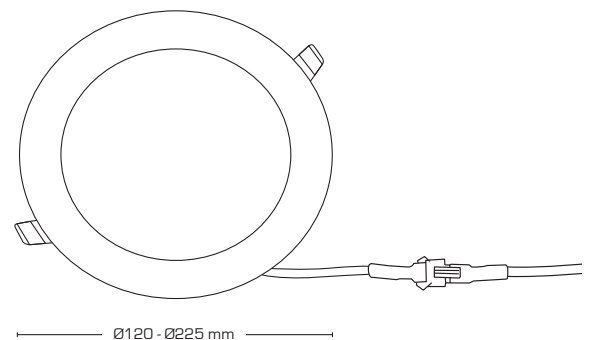

Alisia Elite - 3000K & 4000K

Product description:

- Alisia Elite is an innovative, elegant and flicker free LED downlight with high light output and high color rendering. Approved for installation directly in insulation and flammable material.
- Suitable for acoustic ceiling.
- Driver can easily be separated from the luminaire, which can be an advantage when painting.
- It is possible to mount with cable or 16 mm flexible tube.
- The luminaire is available in a 6W, 12W and 18W version.

Technical data:	
Cutout size:	Ø105mm/155 mm/205 mm
Outside dimensions:	Ø120 mm/170 mm/225 mm
Height:	22 mm
Voltage:	200-240VAC 50 Hz
System power:	6W/12W/18W
Luminous flux:	385lm - 1350lm
Dimmable:	Yes
Color Rendering Index:	Ra>90
Beam angle:	110°
SDCM:	<3
IK Class:	IK06
Protection:	Class II, SELV, IP44
Material:	Plastic/Aluminium
Through-wiring:	Yes (3G1.5 mm ²)
Approvals:	LVD, EMC, RoHS, CE

Item no.:	EAN no.:	Lumen:	Kelvin:	Watt:	Outside dimensions:	Color:	Energy class:
10241	5713080102414	385 lumen	3000K	6W	Ø120 mm	Matt white	G A+ G
10245	5713080102452	395 lumen	4000K	6W	Ø120 mm	Matt white	G A+ G
10242	5713080102421	920 lumen	3000K	12W	Ø170 mm	Matt white	G A+ G
10243	5713080102438	1280 lumen	3000K	18W	Ø225 mm	Matt white	G A+ G
10246	5713080102469	960 lumen	4000K	12W	Ø170 mm	Matt white	F A+ G
10247	5713080102476	1350 lumen	4000K	18W	Ø225 mm	Matt white	G A+ G