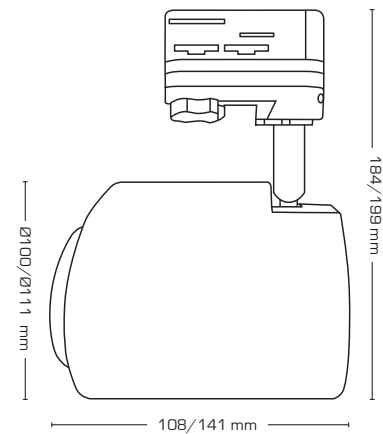

Bellini 15W & 35W

Product description:

- Bellini is a dimmable 3P track light, made in a stylish and timeless design.
- Can be used in retail/store environments where you want good light properties with a high color rendering.
- Bellini comes in 15W and 35W with a universal adapter that fits the standard 3P track systems e.g. Global.
- Available on request with 24° and 60° beam angle.

Technical data:

Size:	184 x 108 x Ø100 mm 199 x 141 x Ø111 mm
Voltage:	220-240VAC 50 Hz
System power:	15W/53W
Dimmable:	Yes
Color Rendering Index:	Ra>90
Beam angle:	40°
Adjustable:	90°
SDCM:	<3
Rotation:	350°
Fitting:	3-Phase universal adapter
Protection:	Class I
Material:	Aluminium/Plastic
Approvals:	LVD, EMC, RoHS, CE