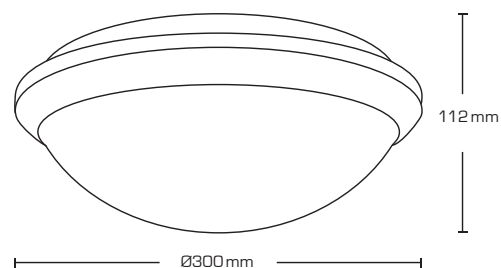

Clara

Product description:

- Clara is a LED luminaire for ceiling and wall mounting.
- Clara has an IK class of 10 and is an ideal luminaire for mounting in storage rooms, utility rooms, workshops, etc.
- It is possible to connect several Clara luminaires with/without HF sensor, which turns on when the HF sensor is activated in a "master" luminaire.
- Spacers can be purchased for visible cable installation.

IK10 IP44

Technical data:

Outside dimensions:	Ø300 mm
Height:	112 mm
Voltage:	220-240VAC 50 Hz
System power:	16W
Luminous flux:	1200lm/ 1350lm
Dimmable:	No
Color Rendering Index:	Ra>80
Beam angle:	120°
IK Class:	IK10
Protection:	Class II, IP44
Material:	PC Plastic (UV-resistant)
Through-wiring:	Yes (3G1.5 mm ²)
Approvals:	LVD, EMC, RoHS, CE