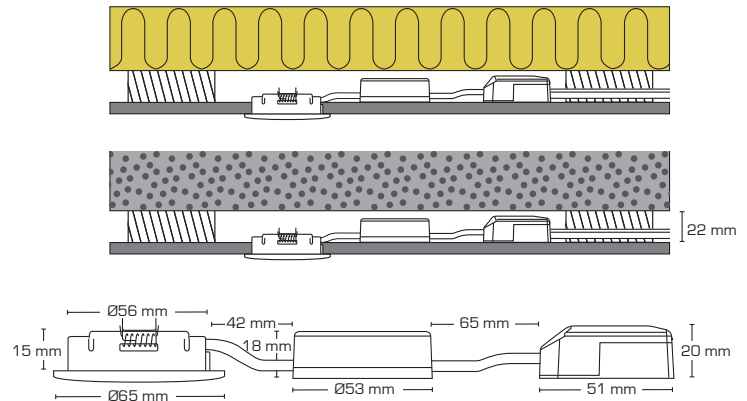

Claudia 2700K, 3000K & 4000K

Product description:

- Claudia is an adjustable, flicker free LED mini-downlight incl. driver, that is approved for installation directly in insulation and flammable material.
- Screwless cable relief and wire mount in terminal box, ensures a quick and easy assembly with minimal use of tools.
- Claudia is specially designed for constructions with minimal installation height. This makes Claudia ideal for mounting in a false ceiling with minimal space.

Technical data:	
Cutout size:	Ø56 mm
Outside dimensions:	Ø65 mm
Height:	15 mm
Voltage:	220-240VAC 50Hz
Watt:	4,5W
Luminous flux:	280lm/305lm/330lm
Dimmable:	Yes
Color Rendering Index:	Ra95
Beam angle:	45°
Adjustable:	30°
SDCM:	<2
Protection:	Class II, SELV, IP44
Material:	Plast/Aluminum
Through-wiring:	Yes (3G1.5)
Approvals:	LVD, EMC, RoHS, CE

Item no.:	EAN no.:	Outside dimensions:	Lumen:	Kelvin:	Color:
10161	5713080101615	Ø65 mm	280 lumen	2700K	Matt white
10162	5713080101622	Ø65 mm	280 lumen	2700K	Brushed aluminum
10163	5713080101639	Ø65 mm	305 lumen	3000K	Matt white
10164	5713080101646	Ø65 mm	305 lumen	3000K	Brushed aluminum
10165	5713080101653	Ø65 mm	330 lumen	4000K	Mat white