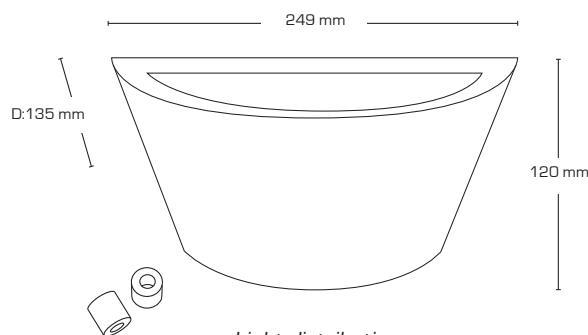

## Product description:

- Contessa is a simple and stylish wall lamp that lights up/down with a majestic form expression.
- Contessa can be used both indoor and outdoor in homes, business, housing associations, hotels, etc.
- The luminaire is made of die-cast aluminum and is available in anthracite grey or black and is prepared for through-wiring with 3G1.5 mm<sup>2</sup>.
- Delivered with spacer for visible cable mounting.

IP54

Light distribution

Technical data:	
Size:	135 x 120 x 249 mm
Voltage:	220-240VAC 50 Hz
System power:	18W
Luminous flux:	650lm/450lm
Dimmable:	No
Color Rendering Index:	Ra84
Beam angle:	95°/85°
Protection:	Class I, IP54
Material:	Powder coated aluminium
Through-wiring:	Yes (3G1.5 mm <sup>2</sup> )
Approvals:	LVD, EMC, RoHS, CE