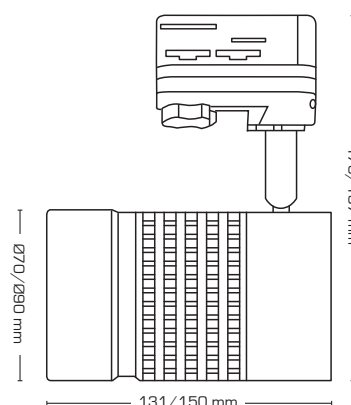

Product description:

- Esma is a dimmable 3P track light, made in a stylish and timeless design.
- Can be used in retail/store environments where you want good light properties with a high color rendering.
- Esma comes in 8W, 15W and 35W with a universal adapter that fits the standard 3P track systems e.g. Global.
- Available on request with 24° and 60° beam angle.

Technical data:

Size:	176 x 131 x Ø70 mm 197 x 150 x Ø90 mm
Voltage:	220-240VAC 50 Hz
System power:	15W/35W
Dimmable:	Yes
Color Rendering Index:	Ra>90
Beam angle:	38°
Adjustable:	90°
SDCM:	<3
Rotation:	350°
Fitting:	3-Phase universal adapter
Protection:	Class I
Material:	Aluminium/Plastic
Approvals:	LVD, EMC, RoHS, CE