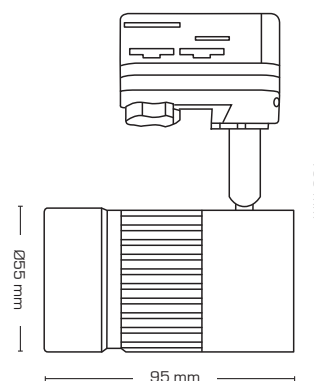

Product description:

- Esma is a dimmable 3P track light, made in a stylish and timeless design.
- Can be used in retail/store environments where you want good light properties with a high color rendering.
- Esma comes in 8W, 15W and 35W with a universal adapter that fits the standard 3P track systems e.g. Global.
- Available on request with 24° and 60° beam angle.

Technical data:

Size:	159 x 95 x Ø55 mm
Voltage:	220-240VAC 50 Hz
System power:	8W
Dimmable:	Yes
Color Rendering Index:	Ra>90
Beam angle:	38°
Adjustable:	90°
SDCM:	<3
Rotation:	350°
Fitting:	3-Phase universal adapter
Protection:	Class I
Material:	Aluminium/Plastic
Approvals:	LVD, EMC, RoHS, CE