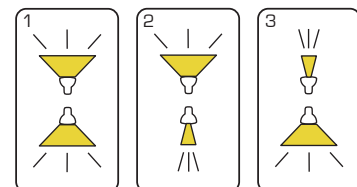

Light distribution