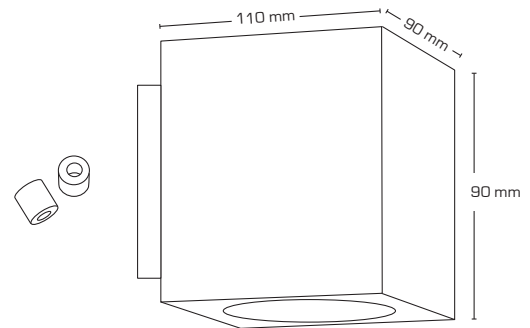

## Product description:

- Esta is a simple and stylish wall lamp that lights up/down.
- Esta can be used both indoor and outdoor in homes, businesses, housing associations, hotels, etc.
- Esta is made of die-cast aluminum and is available in anthracite grey and black, and is prepared for through-wiring with 3G1.5 mm<sup>2</sup>.
- Cover is included in order to change the light distribution of the luminaire.
- Delivered with spacer for visible cable mounting.

## Technical data:

Size:	90 x 90 x 110 mm
Voltage:	220-240VAC 50 Hz
System power:	2x3W
Luminous flux:	w/ cover (up/down) 70/125lm wo/cover (up/down) 125/125lm
Dimmable:	No
Color Rendering Index:	Ra80
Beam angle:	w/ cover (up/down) 25°/80° wo/cover (up/down) 80°/80°
Protection:	Class I, IP54
Material:	Powder coated aluminium
Through-wiring:	Yes (3G1.5 mm <sup>2</sup> )
Approvals:	LVD, EMC, RoHS, CE