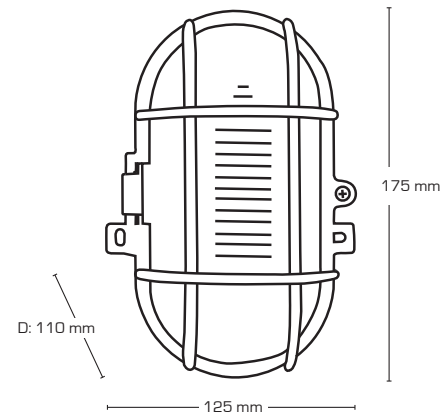

Filo

Product description:

- Filo is a classic and timeless IP44 oval bulkhead for outdoor use at private residences.
- Filo has a durable E27 porcelain fitting.
- The cover is made of glass, that is held by a grid in plastic.
- Possible to enter with cable in the bottom and both sides of the luminaire.
- Membranes, plugs and screws are included.

E27 IP44

Technical data:

Size:	175 x 125 x 110 mm
Voltage:	220-240VAC 50 Hz
Approved light source:	Max. 60W
Fitting:	E27
Protection:	Class II, IP44
Material:	Plastic and glass cover
Approvals:	LVD, RoHS, CE

Item no.:	EAN Code:	Description:	Color:
13024	5713080130240	Outdoor wall- & ceiling light	Black
13025	5713080130257	Outdoor wall- & ceiling light	White