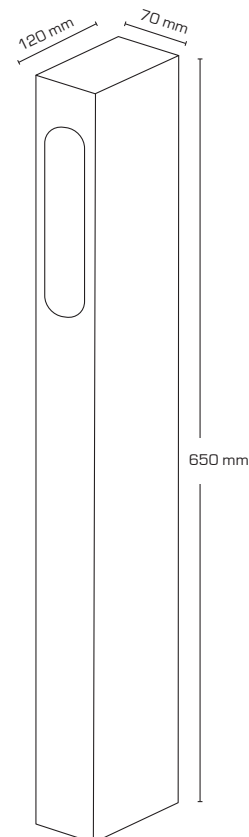

## Product description:

- Gaia is a simple and stylish bollard with integral LED, which gives a non-glaring orientation light.
- Gaia is suitable for pedestrian areas, driveways, etc.
- The form expression fits with the wall lights Esta, Lara and Noris.
- The luminaire is made of die-cast aluminum and is available in anthracite grey or black and is prepared for through-wiring with 3G2,5 mm<sup>2</sup>.
- Delivered incl. complete kit for embedding in concrete.

## Technical data:

Size:	650 x 70 x 120 mm
Voltage:	220-240VAC 50 Hz
System power:	7W
Luminous flux:	200lm
Dimmable:	No
Color Rendering Index:	Ra>82
Beam angle:	48°
Protection:	Class I, IP54
Material:	Powder coated aluminium
Through-wiring:	Yes (3G2.5 mm <sup>2</sup> )
Approvals:	LVD, EMC, RoHS, CE

Item no.:	EAN no.:	Description:	Watt:	Color:
13101	5713080131018	Bollard	7W	Anthracite grey
13102	5713080131025	Bollard	7W	Black