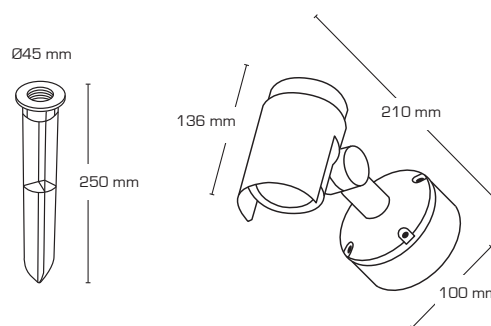

Inna Spotlight - 3000K

Product description:

- Inna is a versatile sign- and facade luminaire that can be used indoor and outdoor on walls and ceilings, as well as in the ground using a ground spike (accessory).
- Inna is suitable for the illumination of signs, facades etc.
- The luminaire is made of die-cast aluminum and is available in anthracite grey or black and prepared for through-wiring with 3G1.5 mm².

IP54

Technical data:

Size:	136 x 210 x 100 mm
Voltage:	220-240VAC 50 Hz
System power:	15W
Luminous flux:	1090lm
Dimmable:	No
Color Rendering Index:	Ra>80
Beam angle:	46°
Protection:	Class I, IP54
Material:	Powder coated aluminium
Through-wiring:	Yes (3G1.5 mm ²)
Approvals:	LVD, EMC, RoHS, CE

Item no.:	EAN no.:	Description:	Length:	Watt:	Color:
13016	5713080130165	Outdoor display spotlight	210 mm	15W	Anthracite grey
13017	5713080130172	Outdoor display spotlight	210 mm	15W	Black
13022	5713080130226	Ground spike for Inna	250 mm		Black