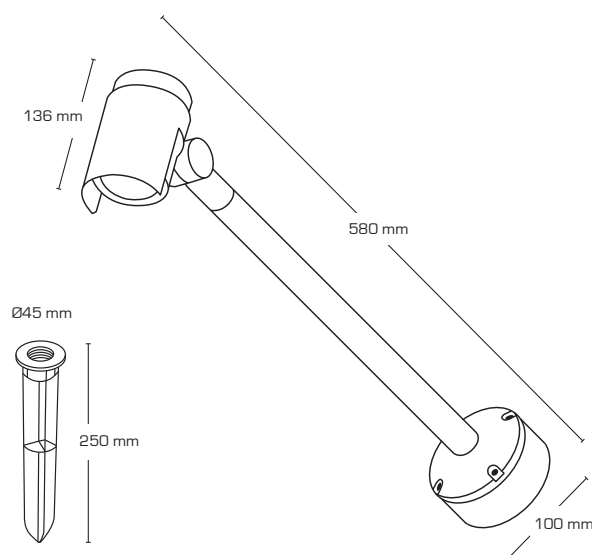

Inna Display luminaire - 3000K

Product description:

- Inna is a versatile sign- and facade luminaire that can be used indoor and outdoor on walls and ceilings, as well as in the ground using a ground spike (accessory).
- Inna is suitable for the illumination of signs, facades etc.
- The luminaire is made of die-cast aluminum and is available in anthracite grey or black and prepared for through-wiring with 3G1.5 mm².

IP54

Technical data:

Size:	136 x 580 x 100 mm
Voltage:	220-240VAC 50 Hz
System power:	15W
Luminous flux:	1090lm
Dimmable:	No
Color Rendering Index:	Ra>80
Beam angle:	46°
Protection:	Class I, IP54
Material:	Powder coated aluminium
Through-wiring:	Yes (3G1.5 mm ²)
Approvals:	LVD, EMC, RoHS, CE

Item no.:	EAN no.:	Description:	Length:	Watt:	Color:
13019	5713080130196	Outdoor display luminaire	580 mm	15W	Anthracite grey
13020	5713080130202	Outdoor display luminaire	580 mm	15W	Black
13022	5713080130226	Ground spike for Inna	250 mm		Black