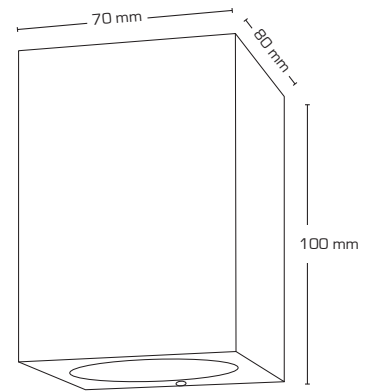

Lara

Product description:

- Lara is a simple and stylish wall lamp that lights down.
- Lara can be used both indoor and outdoor in homes, business, housing associations, hotels, etc.
- The luminaire is made of die-cast aluminum and is available in the colors anthracite grey and black, and is prepared for through-wiring with 3G1.5 mm².
- Delivered with spacer for visible cable mounting.

Technical data:

Size:	70 x 80 x 100 mm
Voltage:	220-240VAC 50 Hz
Approved light source:	Max. 5W LED Max. 20W halogen w/ alu reflector (max. light source height 60 mm)
Fitting:	GU10
Protection:	Class I, IP54
Material:	Powder coated aluminium
Through-wiring:	Yes (3G1.5 mm ²)
Approvals:	LVD, RoHS, CE

Light distribution

Item no.:	EAN no.:	Description:	Color:
13004	5713080130042	In- and outdoor wall light	Anthracite grey
13005	5713080130059	In- and outdoor wall light	Black