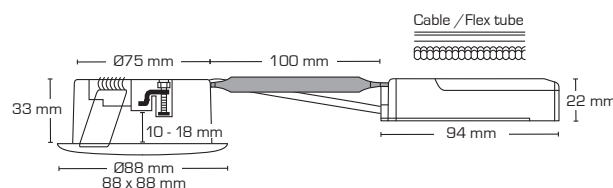

Luna LP - 2700K

Product description:

- Luna is an innovative, flicker free LED downlight, approved for installation directly in insulation and flammable material.
- Due to mounting with the help of screws and/or springs, a perfect result is guaranteed – every time!
- Suitable for acoustic ceiling.
- The installation height of only 33 mm makes it possible to mount Luna in most places.
- The replaceable LED light source makes the installation flexible and future-proof – for example, if you want a different color temperature.
- It is possible to mount with cable or 16 mm flexible tube.

Technical data:

Cutout size:	Ø75 mm
Outside dimensions:	Ø88 mm or 88 x 88 mm
Height:	33 mm
Voltage:	220-240VAC 50 Hz
System power:	6,2W
Luminous flux:	350lm
Dimmable:	Yes
Color Rendering Index:	Ra95
Beam angle:	42°
Adjustable:	36°
SDCM:	<2
Protection:	Class II, SELV, IP44
Material:	Plast/ Aluminium
Through-wiring:	Yes (3G1.5 mm ²)
Approvals:	LVD, EMC, RoHS, CE

Item no.:	EAN no.:	Outside dimensions:	Front design:	Color:
10101	5713080101011	Ø88 mm	Round	Matt white
10102	5713080101028	Ø88 mm	Round	Brushed aluminum
10103	5713080101035	88 x 88 mm	Square	Matt white
10104	5713080101042	88 x 88 mm	Square	Brushed aluminum
10105	5713080101059	Ø88 mm	Round	Matt black
10106	5713080101066	Ø88 mm	Round	Copper