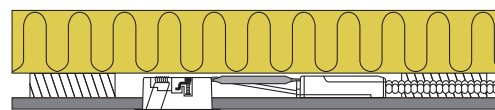

Luna LP - 2700K

Product description:

- Luna is an innovative, flicker free LED downlight, approved for installation directly in insulation and flammable material.
- Due to mounting with the help of screws and/or springs, a perfect result is guaranteed – every time!
- Suitable for acoustic ceiling.
- The installation height of only 33 mm makes it possible to mount Luna in most places.
- The replaceable LED light source makes the installation flexible and future-proof – for example, if you want a different color temperature.
- It is possible to mount with cable or 16 mm flexible tube.

Technical data:

Cutout size:	Ø75 mm
Outside dimensions:	Ø88 mm or 88 x 88 mm
Height:	33 mm
Voltage:	220-240VAC 50 Hz
System power:	6,2W
Luminous flux:	350lm
Dimmable:	Yes
Color Rendering Index:	Ra95
Beam angle:	42°
Adjustable:	36°
SDCM:	<2
Protection:	Class II, SELV, IP44
Material:	Plast/ Aluminium
Through-wiring:	Yes (3G1.5 mm ²)
Approvals:	LVD, EMC, RoHS, CE

Item no.:	EAN no.:	Outside dimensions:	Front design:	Color:
10101	5713080101011	Ø88 mm	Round	Matt white
10102	5713080101028	Ø88 mm	Round	Brushed aluminum
10103	5713080101035	88 x 88 mm	Square	Matt white
10104	5713080101042	88 x 88 mm	Square	Brushed aluminum
10105	5713080101059	Ø88 mm	Round	Matt black
10106	5713080101066	Ø88 mm	Round	Copper