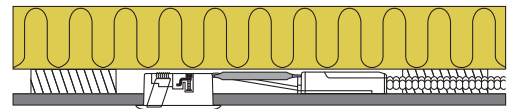

Luna LP - 4000K

Product description:

- Luna is an innovative, flicker free LED downlight, approved for installation directly in insulation and flammable material.
- Due to mounting with the help of screws and/or springs, a perfect result is guaranteed – every time!
- Suitable for acoustic ceiling.
- The installation height of only 33 mm makes it possible to mount Luna in most places.
- The replaceable LED light source makes the installation flexible and future-proof – for example, if you want a different color temperature.
- It is possible to mount with cable or 16 mm flexible tube.

Technical data:

Cutout size:	Ø75 mm
Outside dimensions:	Ø88 mm or 88 x 88 mm
Height:	33 mm
Voltage:	220-240VAC 50 Hz
System power:	6,2W
Luminous flux:	390lm
Dimmable:	Yes
Color Rendering Index:	Ra95
Beam angle:	42°
Adjustable:	36°
SDCM:	<2
Protection:	Class II, SELV, IP44
Material:	Plast/ Aluminium
Through-wiring:	Yes (3G1.5 mm ²)
Approvals:	LVD, EMC, RoHS, CE

Item no.:	EAN no.:	Outside dimensions:	Front design:	Color:
10121	5713080101219	Ø88 mm	Round	Matt white
10122	5713080101226	Ø88 mm	Round	Brushed aluminum
10123	5713080101233	88 x 88 mm	Square	Matt white
10124	5713080101240	88 x 88 mm	Square	Brushed aluminum
10125	5713080101257	Ø88 mm	Round	Matt black
10126	5713080101264	Ø88 mm	Round	Copper