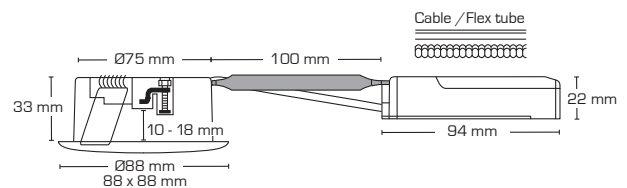

Luna LP - 4000K

Product description:

- Luna is an innovative, flicker free LED downlight, approved for installation directly in insulation and flammable material.
- Due to mounting with the help of screws and/or springs, a perfect result is guaranteed – every time!
- Suitable for acoustic ceiling.
- The installation height of only 33 mm makes it possible to mount Luna in most places.
- The replaceable LED light source makes the installation flexible and future-proof – for example, if you want a different color temperature.
- It is possible to mount with cable or 16 mm flexible tube.

Technical data:

Cutout size:	Ø75 mm
Outside dimensions:	Ø88 mm or 88 x 88 mm
Height:	33 mm
Voltage:	220-240VAC 50 Hz
System power:	6,2W
Luminous flux:	390lm
Dimmable:	Yes
Color Rendering Index:	Ra95
Beam angle:	42°
Adjustable:	36°
SDCM:	<2
Protection:	Class II, SELV, IP44
Material:	Plast/ Aluminium
Through-wiring:	Yes (3G1.5 mm ²)
Approvals:	LVD, EMC, RoHS, CE

Item no.:	EAN no.:	Outside dimensions:	Front design:	Color:
10121	5713080101219	Ø88 mm	Round	Matt white
10122	5713080101226	Ø88 mm	Round	Brushed aluminum
10123	5713080101233	88 x 88 mm	Square	Matt white
10124	5713080101240	88 x 88 mm	Square	Brushed aluminum
10125	5713080101257	Ø88 mm	Round	Matt black
10126	5713080101264	Ø88 mm	Round	Copper