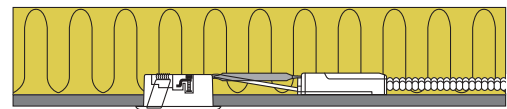

Luna LP - 4000K

Product description:

- Luna is an innovative, flicker free LED downlight, approved for installation directly in insulation and flammable material.
- Due to mounting with the help of screws and/or springs, a perfect result is guaranteed – every time!
- Suitable for acoustic ceiling.
- The installation height of only 33 mm makes it possible to mount Luna in most places.
- The replaceable LED light source makes the installation flexible and future-proof – for example, if you want a different color temperature.
- It is possible to mount with cable or 16 mm flexible tube.

Technical data:

Cutout size:	Ø75 mm
Outside dimensions:	Ø88 mm or 88 x 88 mm
Height:	33 mm
Voltage:	220-240VAC 50 Hz
System power:	6,2W
Luminous flux:	390lm
Dimmable:	Yes
Color Rendering Index:	Ra95
Beam angle:	42°
Adjustable:	36°
SDCM:	<2
Protection:	Class II, SELV, IP44
Material:	Plast/ Aluminium
Through-wiring:	Yes (3G1.5 mm ²)
Approvals:	LVD, EMC, RoHS, CE

Item no.:	EAN no.:	Outside dimensions:	Front design:	Color:
10121	5713080101219	Ø88 mm	Round	Matt white
10122	5713080101226	Ø88 mm	Round	Brushed aluminum
10123	5713080101233	88 x 88 mm	Square	Matt white
10124	5713080101240	88 x 88 mm	Square	Brushed aluminum
10125	5713080101257	Ø88 mm	Round	Matt black
10126	5713080101264	Ø88 mm	Round	Copper