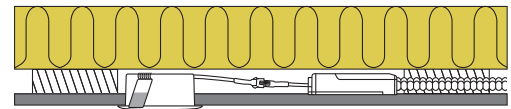

Luna LP Elite - 2700K & 3000K

Product description:

- Luna LP Elite is an innovative, elegant and flicker free LED downlight with high light output and high color rendering. Approved for installation directly in insulation and flammable material.
- Suitable for acoustic ceiling.
- The installation height of only 33 mm makes it possible to mount Luna LP Elite in most places.
- Driver can easily be separated from the luminaire, which can be an advantage when painting.
- It is possible to mount with cable or 16 mm flexible tube.

Ra>90 **IP44**

Flicker free!

Technical data:

Cutout size:	Ø75 mm
Outside dimensions:	Ø88 mm
Height:	33 mm
Voltage:	220-240VAC 50 Hz
System power:	5,4W
Luminous flux:	360lm/380lm
Dimmable:	Yes
Color Rendering Index:	Ra>90
Beam angle:	42°
Adjustable:	20°
SDCM:	<3
Protection::	Class II, SELV, IP44
Material:	Plastic/ Aluminium
Through-wiring:	Yes (3G1.5 mm ²)
Approvals:	LVD, EMC, RoHS, CE

Item no.:	EAN no.:	Outside dimensions:	Lumen:	Kelvin:	Color:
10131	5713080101318	Ø88 mm	360 lumen	2700K	Matt white
10134	5713080101349	Ø88 mm	380 lumen	3000K	Matt white