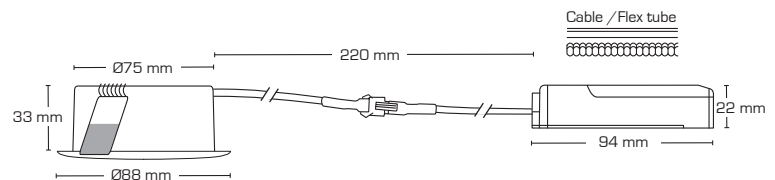

Luna LP Elite - 2700K & 3000K

Product description:

- Luna LP Elite is an innovative, elegant and flicker free LED downlight with high light output and high color rendering. Approved for installation directly in insulation and flammable material.
- Suitable for acoustic ceiling.
- The installation height of only 33 mm makes it possible to mount Luna LP Elite in most places.
- Driver can easily be separated from the luminaire, which can be an advantage when painting.
- It is possible to mount with cable or 16 mm flexible tube.

Ra>90 **IP44**

Flicker free!

Technical data:

Cutout size:	Ø75 mm
Outside dimensions:	Ø88 mm
Height:	33 mm
Voltage:	220-240VAC 50 Hz
System power:	5,4W
Luminous flux:	360lm/380lm
Dimmable:	Yes
Color Rendering Index:	Ra>90
Beam angle:	42°
Adjustable:	20°
SDCM:	<3
Protection::	Class II, SELV, IP44
Material:	Plastic/ Aluminium
Through-wiring:	Yes (3G1.5 mm ²)
Approvals:	LVD, EMC, RoHS, CE

Item no.:	EAN no.:	Outside dimensions:	Lumen:	Kelvin:	Color:
10131	5713080101318	Ø88 mm	360 lumen	2700K	Matt white
10134	5713080101349	Ø88 mm	380 lumen	3000K	Matt white