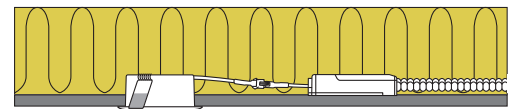

Luna LP Elite - 2700K & 3000K

Product description:

- Luna LP Elite is an innovative, elegant and flicker free LED downlight with high light output and high color rendering. Approved for installation directly in insulation and flammable material.
- Suitable for acoustic ceiling.
- The installation height of only 33 mm makes it possible to mount Luna LP Elite in most places.
- Driver can easily be separated from the luminaire, which can be an advantage when painting.
- It is possible to mount with cable or 16 mm flexible tube.

Ra>90 **IP44**

Flicker free!

Technical data:

Cutout size:	Ø75 mm
Outside dimensions:	Ø88 mm
Height:	33 mm
Voltage:	220-240VAC 50 Hz
System power:	5,4W
Luminous flux:	360lm/380lm
Dimmable:	Yes
Color Rendering Index:	Ra>90
Beam angle:	42°
Adjustable:	20°
SDCM:	<3
Protection::	Class II, SELV, IP44
Material:	Plastic/ Aluminium
Through-wiring:	Yes (3G1.5 mm ²)
Approvals:	LVD, EMC, RoHS, CE

Item no.:	EAN no.:	Outside dimensions:	Lumen:	Kelvin:	Color:
10131	5713080101318	Ø88 mm	360 lumen	2700K	Matt white
10134	5713080101349	Ø88 mm	380 lumen	3000K	Matt white